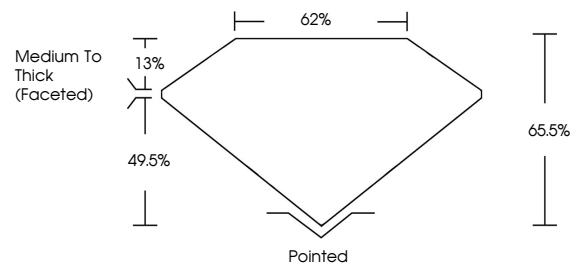

PROPORTIONS