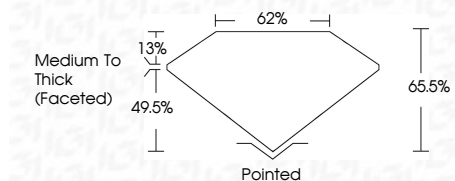

ELECTRONIC COPY

LG656487127
Report verification at igi.org

October 13, 2024
IGI Report Number **LG656487127**
Description **LABORATORY GROWN DIAMOND**
Shape and Cutting Style **SQUARE CUSHION MODIFIED BRILLIANT**
Measurements **5.94 X 5.79 X 3.79 MM**

GRADING RESULTS
Carat Weight **1.02 CARAT**
Color Grade **E**
Clarity Grade **VS 1**

ADDITIONAL GRADING INFORMATION
Polish **EXCELLENT**
Symmetry **EXCELLENT**
Fluorescence **NONE**
Inscription(s) **IGI LG656487127**
Comments: This Laboratory Grown Diamond was created by Chemical Vapor Deposition (CVD) growth process. Type IIa

October 13, 2024
IGI Report No **LG656487127**
SQUARE CUSHION MODIFIED BRILLIANT
5.94 X 5.79 X 3.79 MM
Carat Weight **1.02 CARAT**
Color Grade **E**
Clarity Grade **VS 1**
Depth **65.5%**
Table **49.5%**
Girdle **Medium To Thick (Faceted)**
Culet **Pointed**
Polish **EXCELLENT**
Symmetry **EXCELLENT**
Fluorescence **NONE**
Inscription(s) **IGI LG656487127**
Comments: This Laboratory Grown Diamond was created by Chemical Vapor Deposition (CVD) growth process. Type IIa

LABORATORY GROWN DIAMOND REPORT

October 13, 2024
IGI Report Number **LG656487127**
Description **LABORATORY GROWN DIAMOND**
Shape and Cutting Style **SQUARE CUSHION MODIFIED BRILLIANT**
Measurements **5.94 X 5.79 X 3.79 MM**