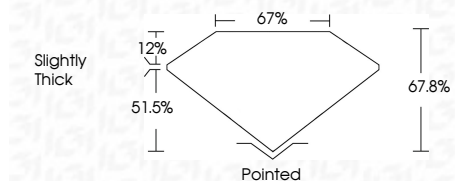

ELECTRONIC COPY

LG657418814
Report verification at igi.org

October 5, 2024
IGI Report Number **LG657418814**
Description **LABORATORY GROWN DIAMOND**
Shape and Cutting Style **CUT CORNERED RECTANGULAR MODIFIED BRILLIANT**

Measurements **8.96 X 6.36 X 4.31 MM**

GRADING RESULTS

Carat Weight **2.10 CARATS**
Color Grade **G**
Clarity Grade **VVS 2**

ADDITIONAL GRADING INFORMATION

Polish **EXCELLENT**
Symmetry **EXCELLENT**
Fluorescence **NONE**
Inscription(s) **IGI LG657418814**
Comments: This Laboratory Grown Diamond was created by Chemical Vapor Deposition (CVD) growth process. Type IIa

October 5, 2024
IGI Report No **LG657418814**
CUT CORNERED RECT. MODIFIED BRILLIANT
8.96 X 6.36 X 4.31 MM
Carat Weight **2.10 CARATS**
Color Grade **G**
Clarity Grade **VVS 2**
Depth **51.5%**
Table **12%**
Girdle **67%**
Culet **Slightly Thick**
Polish **Pointed**
Symmetry **EXCELLENT**
Fluorescence **EXCELLENT**
Inscription(s) **NONE**
IGI LG657418814
Comments: This Laboratory Grown Diamond was created by Chemical Vapor Deposition (CVD) growth process. Type IIa

GRADING RESULTS

Carat Weight **2.10 CARATS**
Color Grade **G**
Clarity Grade **VVS 2**

ADDITIONAL GRADING INFORMATION

Polish **EXCELLENT**
Symmetry **EXCELLENT**
Fluorescence **NONE**
Inscription(s) **IGI LG657418814**