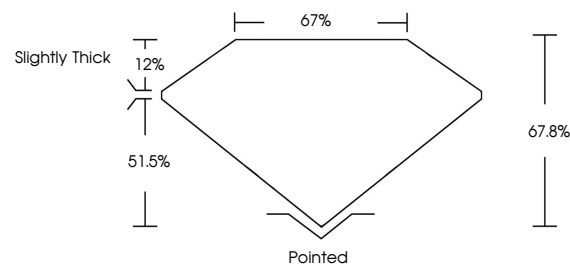

Measurements **8.96 X 6.36 X 4.31 MM**

GRADING RESULTS

Carat Weight **2.10 CARATS**
Color Grade **G**
Clarity Grade **VVS 2**

ADDITIONAL GRADING INFORMATION

Polish **EXCELLENT**
Symmetry **EXCELLENT**
Fluorescence **NONE**
Inscription(s) **IGI LG657418814**
Comments: This Laboratory Grown Diamond was created by Chemical Vapor Deposition (CVD) growth process. Type IIa

October 5, 2024
IGI Report No **LG657418814**
CUT CORNERED RECT. MODIFIED BRILLIANT
8.96 X 6.36 X 4.31 MM
Carat Weight **2.10 CARATS**
Color Grade **G**
Clarity Grade **VVS 2**
Depth **51.5%**
Table **12%**
Girdle **67%**
Culet **Slightly Thick**
Polish **Pointed**
Symmetry **EXCELLENT**
Fluorescence **EXCELLENT**
Inscription(s) **NONE**
IGI LG657418814
Comments: This Laboratory Grown Diamond was created by Chemical Vapor Deposition (CVD) growth process. Type IIa

GRADING RESULTS

Carat Weight **2.10 CARATS**
Color Grade **G**
Clarity Grade **VVS 2**

ADDITIONAL GRADING INFORMATION

Polish **EXCELLENT**
Symmetry **EXCELLENT**
Fluorescence **NONE**
Inscription(s) **IGI LG657418814**

Comments: This Laboratory Grown Diamond was created by Chemical Vapor Deposition (CVD) growth process. Type IIa

PROPORTIONS

CLARITY CHARACTERISTICS

KEY TO SYMBOLS

Red symbols indicate internal characteristics.
Green symbols indicate external characteristics.