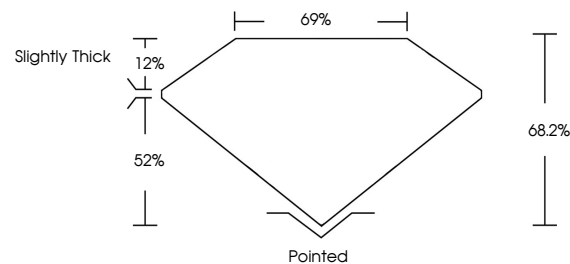

Measurements **7.22 X 5.34 X 3.64 MM**

GRADING RESULTS

Carat Weight **1.24 CARAT**
Color Grade **G**
Clarity Grade **VS 1**

ADDITIONAL GRADING INFORMATION

Polish **EXCELLENT**
Symmetry **VERY GOOD**
Fluorescence **NONE**
Inscription(s) **IGI LG657423900**
Comments: This Laboratory Grown Diamond was created by Chemical Vapor Deposition (CVD) growth process. Type IIa

October 9, 2024
IGI Report No **LG657423900**
CUT CORNERED RECT. MODIFIED BRILLIANT
7.22 X 5.34 X 3.64 MM
Carat Weight **1.24 CARAT**
Color Grade **G**
Clarity Grade **VS 1**
Depth **68.2%**
Table **69%**
Girdle **Slightly Thick**
Culet **Pointed**
Polish **EXCELLENT**
Symmetry **VERY GOOD**
Fluorescence **NONE**
Inscription(s) **IGI LG657423900**
Comments: This Laboratory Grown Diamond was created by Chemical Vapor Deposition (CVD) growth process. Type IIa

GRADING RESULTS

Carat Weight **1.24 CARAT**
Color Grade **G**
Clarity Grade **VS 1**

ADDITIONAL GRADING INFORMATION

Polish **EXCELLENT**
Symmetry **VERY GOOD**
Fluorescence **NONE**
Inscription(s) **IGI LG657423900**

Comments: This Laboratory Grown Diamond was created by Chemical Vapor Deposition (CVD) growth process. Type IIa

PROPORTIONS

Sample Image Used

CLARITY CHARACTERISTICS

KEY TO SYMBOLS

Red symbols indicate internal characteristics.
Green symbols indicate external characteristics.