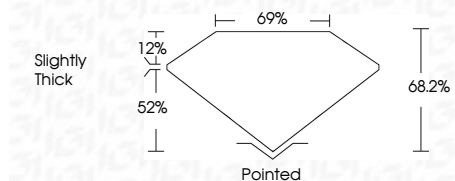

ELECTRONIC COPY

LG657423900
Report verification at igi.org

October 9, 2024
IGI Report Number **LG657423900**
Description **LABORATORY GROWN DIAMOND**
Shape and Cutting Style **CUT CORNERED
RECTANGULAR MODIFIED
BRILLIANT**

Measurements **7.22 X 5.34 X 3.64 MM**

GRADING RESULTS

Carat Weight **1.24 CARAT**
Color Grade **G**
Clarity Grade **VS 1**

ADDITIONAL GRADING INFORMATION

Polish **EXCELLENT**
Symmetry **VERY GOOD**
Fluorescence **NONE**
Inscription(s) **IGI LG657423900**
Comments: This Laboratory Grown Diamond was created by Chemical Vapor Deposition (CVD) growth process. Type IIa

October 9, 2024
IGI Report No **LG657423900**
CUT CORNERED RECT. MODIFIED BRILLIANT
7.22 X 5.34 X 3.64 MM
Carat Weight **1.24 CARAT**
Color Grade **G**
Clarity Grade **VS 1**
Depth **68.2%**
Table **69%**
Girdle **Slightly Thick**
Culet **Pointed**
Polish **EXCELLENT**
Symmetry **VERY GOOD**
Fluorescence **NONE**
Inscription(s) **IGI LG657423900**
Comments: This Laboratory Grown Diamond was created by Chemical Vapor Deposition (CVD) growth process. Type IIa

GRADING RESULTS

Carat Weight **1.24 CARAT**
Color Grade **G**
Clarity Grade **VS 1**

ADDITIONAL GRADING INFORMATION

Polish **EXCELLENT**
Symmetry **VERY GOOD**
Fluorescence **NONE**
Inscription(s) **IGI LG657423900**