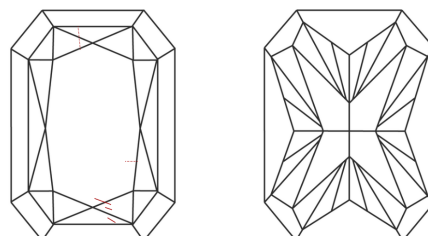

CLARITY CHARACTERISTICS

KEY TO SYMBOLS

Red symbols indicate internal characteristics.
Green symbols indicate external characteristics.

COLOR

D E F G H I J Faint Very Light Light

CLARITY

IF	VS¹⁻²	VS¹⁻²	SI¹⁻²	I¹⁻³
Internally Flawless	Very Very Slightly Included	Very Slightly Included	Slightly Included	Included