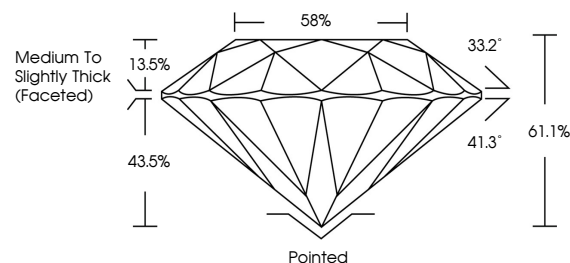

GRADING RESULTS

Carat Weight **2.08 CARATS**
Color Grade **F**
Clarity Grade **VVS 2**
Cut Grade **IDEAL**

ADDITIONAL GRADING INFORMATION

Polish **EXCELLENT**
Symmetry **EXCELLENT**
Fluorescence **NONE**
Inscription(s) **IGI LG657450039**
Comments: This Laboratory Grown Diamond was created by Chemical Vapor Deposition (CVD) growth process. Type IIa

October 26, 2024
IGI Report No **LG657450039**
ROUND BRILLIANT
Carat Weight **2.08 CARATS**
Color Grade **F**
Clarity Grade **VVS 2**
Cut Grade **IDEAL**
Depth **61.1%**
Table **58%**
Girdle **Medium To Slightly Thick (Faceted)**
Culet **Pointed**
Polish **EXCELLENT**
Symmetry **EXCELLENT**
Fluorescence **NONE**
Inscription(s) **IGI LG657450039**
Comments: This Laboratory Grown Diamond was created by Chemical Vapor Deposition (CVD) growth process. Type IIa

GRADING RESULTS

Carat Weight **2.08 CARATS**
Color Grade **F**
Clarity Grade **VVS 2**
Cut Grade **IDEAL**

ADDITIONAL GRADING INFORMATION

Polish **EXCELLENT**
Symmetry **EXCELLENT**
Fluorescence **NONE**
Inscription(s) **IGI LG657450039**

Comments: This Laboratory Grown Diamond was created by Chemical Vapor Deposition (CVD) growth process. Type IIa

PROPORTIONS

CLARITY CHARACTERISTICS

KEY TO SYMBOLS

Red symbols indicate internal characteristics.
Green symbols indicate external characteristics.