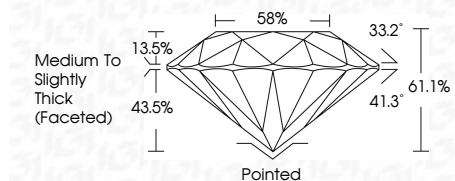

ELECTRONIC COPY

LG657450039
Report verification at igi.org

October 26, 2024
IGI Report Number **LG657450039**
Description **LABORATORY GROWN DIAMOND**
Shape and Cutting Style **ROUND BRILLIANT**
Measurements **8.20 - 8.23 X 5.02 MM**

GRADING RESULTS

Carat Weight **2.08 CARATS**
Color Grade **F**
Clarity Grade **VVS 2**
Cut Grade **IDEAL**

ADDITIONAL GRADING INFORMATION

Polish **EXCELLENT**
Symmetry **EXCELLENT**
Fluorescence **NONE**
Inscription(s) **IGI LG657450039**
Comments: This Laboratory Grown Diamond was created by Chemical Vapor Deposition (CVD) growth process. Type IIa

October 26, 2024
IGI Report No **LG657450039**
ROUND BRILLIANT
Carat Weight **2.08 CARATS**
Color Grade **F**
Clarity Grade **VVS 2**
Cut Grade **IDEAL**
Depth **61.1%**
Table **58%**
Girdle **Medium To Slightly Thick (Faceted)**
Culet **Pointed**
Polish **EXCELLENT**
Symmetry **EXCELLENT**
Fluorescence **NONE**
Inscription(s) **IGI LG657450039**
Comments: This Laboratory Grown Diamond was created by Chemical Vapor Deposition (CVD) growth process. Type IIa

GRADING RESULTS

Carat Weight **2.08 CARATS**
Color Grade **F**
Clarity Grade **VVS 2**
Cut Grade **IDEAL**

ADDITIONAL GRADING INFORMATION

Polish **EXCELLENT**
Symmetry **EXCELLENT**
Fluorescence **NONE**
Inscription(s) **IGI LG657450039**