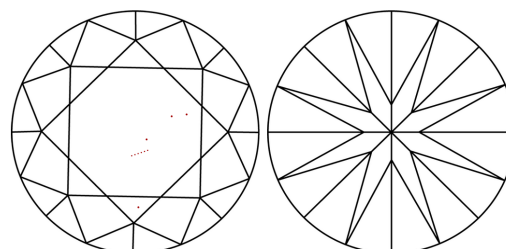

CLARITY CHARACTERISTICS

KEY TO SYMBOLS

Red symbols indicate internal characteristics.
Green symbols indicate external characteristics.