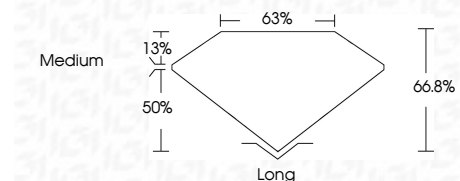

**ELECTRONIC COPY**

LG657458146  
Report verification at igi.org

October 5, 2024

IGI Report Number **LG657458146**

Description **LABORATORY GROWN DIAMOND**

Shape and Cutting Style **EMERALD CUT**

Measurements **6.83 X 4.82 X 3.22 MM**

**GRADING RESULTS**

Carat Weight **1.03 CARAT**

Color Grade **D**

Clarity Grade **VVS 2**

Sample Image Used

**ADDITIONAL GRADING INFORMATION**

Polish **EXCELLENT**

Symmetry **EXCELLENT**

Fluorescence **NONE**

Inscription(s) **IGI LG657458146**

Comments: This Laboratory Grown Diamond was created by Chemical Vapor Deposition (CVD) growth process.  
Type IIa

**IGI**

October 5, 2024  
IGI Report No LG657458146  
**EMERALD CUT**  
6.83 X 4.82 X 3.22 MM  
1.03 CARAT  
Color Grade **D**  
Depth **66.8%**  
Table **63%**  
Girdle **Medium**  
Culet **Long**  
Polish **EXCELLENT**  
Symmetry **EXCELLENT**  
Fluorescence **NONE**  
Inscription(s) **IGI LG657458146**

Shape and Cutting Style **EMERALD CUT**

Measurements **6.83 X 4.82 X 3.22 MM**

**GRADING RESULTS**

Carat Weight **1.03 CARAT**

Color Grade **D**

Clarity Grade **VVS 2**

**ADDITIONAL GRADING INFORMATION**

Polish **EXCELLENT**