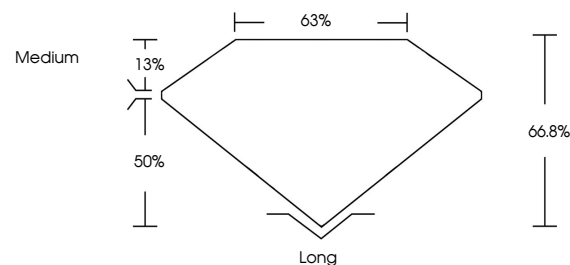

Shape and Cutting Style **EMERALD CUT**

Measurements **6.83 X 4.82 X 3.22 MM**

**GRADING RESULTS**

Carat Weight **1.03 CARAT**

Color Grade **D**

Clarity Grade **VVS 2**

**ADDITIONAL GRADING INFORMATION**

Polish **EXCELLENT**

**CLARITY CHARACTERISTICS**

**KEY TO SYMBOLS**

Red symbols indicate internal characteristics.  
Green symbols indicate external characteristics.

**COLOR**

D E F G H I J Faint Very Light Light

**CLARITY**

IF	VS <sup>1-2</sup>	VS <sup>1-2</sup>	SI <sup>1-2</sup>	I <sup>1-3</sup>
Internally Flawless	Very Very Slightly Included	Very Slightly Included	Slightly Included	Included