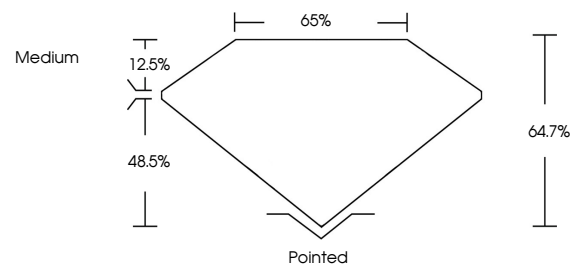

Measurements **8.15 X 5.67 X 3.67 MM**

GRADING RESULTS

Carat Weight **1.47 CARAT**
Color Grade **D**
Clarity Grade **VVS 2**

ADDITIONAL GRADING INFORMATION

Polish **EXCELLENT**
Symmetry **EXCELLENT**
Fluorescence **NONE**
Inscription(s) **IGI LG657459263**
Comments: This Laboratory Grown Diamond was created by Chemical Vapor Deposition (CVD) growth process. Type IIa

October 7, 2024
IGI Report No LG657459263
CUT CORNERED RECT. MODIFIED BRILLIANT
8.15 X 5.67 X 3.67 MM
Carat Weight **1.47 CARAT**
Color Grade **D**
Clarity Grade **VVS 2**
Depth **64.7%**
Table **48.5%**
Girdle **Medium**
Culet **Pointed**
Polish **EXCELLENT**
Symmetry **EXCELLENT**
Fluorescence **NONE**
Inscription(s) **IGI LG657459263**
Comments: This Laboratory Grown Diamond was created by Chemical Vapor Deposition (CVD) growth process. Type IIa

GRADING RESULTS

Carat Weight **1.47 CARAT**
Color Grade **D**
Clarity Grade **VVS 2**

ADDITIONAL GRADING INFORMATION

Polish **EXCELLENT**
Symmetry **EXCELLENT**
Fluorescence **NONE**
Inscription(s) **IGI LG657459263**

Comments: This Laboratory Grown Diamond was created by Chemical Vapor Deposition (CVD) growth process. Type IIa

PROPORTIONS

Sample Image Used

CLARITY CHARACTERISTICS

KEY TO SYMBOLS

Red symbols indicate internal characteristics.
Green symbols indicate external characteristics.