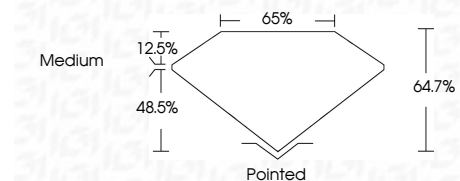

ELECTRONIC COPY

LG657459263
Report verification at igi.org

October 7, 2024
IGI Report Number **LG657459263**
Description **LABORATORY GROWN DIAMOND**
Shape and Cutting Style **CUT CORNERED
RECTANGULAR MODIFIED
BRILLIANT**

Measurements **8.15 X 5.67 X 3.67 MM**

GRADING RESULTS

Carat Weight **1.47 CARAT**
Color Grade **D**
Clarity Grade **VVS 2**

ADDITIONAL GRADING INFORMATION

Polish **EXCELLENT**
Symmetry **EXCELLENT**
Fluorescence **NONE**
Inscription(s) **IGI LG657459263**
Comments: This Laboratory Grown Diamond was created by Chemical Vapor Deposition (CVD) growth process. Type IIa

October 7, 2024
IGI Report No LG657459263
CUT CORNERED RECT. MODIFIED BRILLIANT
8.15 X 5.67 X 3.67 MM
Carat Weight **1.47 CARAT**
Color Grade **D**
Clarity Grade **VVS 2**
Depth **64.7%**
Table **48.5%**
Girdle **Medium**
Culet **Pointed**
Polish **EXCELLENT**
Symmetry **EXCELLENT**
Fluorescence **NONE**
Inscription(s) **IGI LG657459263**
Comments: This Laboratory Grown Diamond was created by Chemical Vapor Deposition (CVD) growth process. Type IIa

GRADING RESULTS

Carat Weight **1.47 CARAT**
Color Grade **D**
Clarity Grade **VVS 2**

ADDITIONAL GRADING INFORMATION

Polish **EXCELLENT**
Symmetry **EXCELLENT**
Fluorescence **NONE**
Inscription(s) **IGI LG657459263**