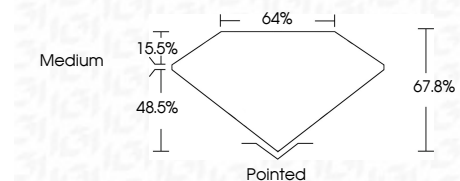

ELECTRONIC COPY

LG657460575
Report verification at igi.org

October 10, 2024
IGI Report Number **LG657460575**
Description **LABORATORY GROWN DIAMOND**

Shape and Cutting Style **CUT CORNERED
RECTANGULAR MODIFIED
BRILLIANT**

Measurements **8.41 X 5.94 X 4.03 MM**

GRADING RESULTS
Carat Weight **1.77 CARAT**
Color Grade **D**
Clarity Grade **INTERNALLY FLAWLESS**

ADDITIONAL GRADING INFORMATION
Polish **EXCELLENT**
Symmetry **EXCELLENT**
Fluorescence **NONE**
Inscription(s) **IGI LG657460575**
Comments: This Laboratory Grown Diamond was created by Chemical Vapor Deposition (CVD) growth process. Type IIa

October 10, 2024
IGI Report No LG657460575
CUT CORNERED RECT. MODIFIED BRILLIANT
8.41 X 5.94 X 4.03 MM
Carat Weight **1.77 CARAT**
Color Grade **D**
Clarity Grade **IF**
Depth **48.5%**
Table **64%**
Girdle **Medium**
Culet **Pointed**
Polish **EXCELLENT**
Symmetry **EXCELLENT**
Fluorescence **NONE**
Inscription(s) **IGI LG657460575**
Comments: This Laboratory Grown Diamond was created by Chemical Vapor Deposition (CVD) growth process. Type IIa

GRADING RESULTS
Carat Weight **1.77 CARAT**
Color Grade **D**
Clarity Grade **INTERNALLY FLAWLESS**

ADDITIONAL GRADING INFORMATION
Polish **EXCELLENT**
Symmetry **EXCELLENT**
Fluorescence **NONE**
Inscription(s) **IGI LG657460575**