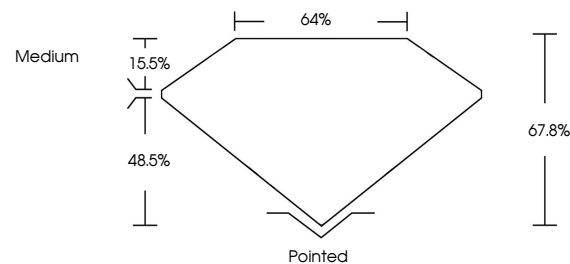

PROPORTIONS