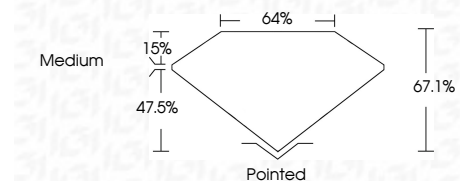

ELECTRONIC COPY

LG657460809
Report verification at igi.org

October 9, 2024
IGI Report Number **LG657460809**
Description **LABORATORY GROWN DIAMOND**

Shape and Cutting Style **CUT CORNERED
RECTANGULAR MODIFIED
BRILLIANT**

Measurements **8.09 X 5.69 X 3.82 MM**

GRADING RESULTS

Carat Weight **1.55 CARAT**
Color Grade **D**
Clarity Grade **INTERNALLY FLAWLESS**

ADDITIONAL GRADING INFORMATION

Polish **EXCELLENT**
Symmetry **EXCELLENT**
Fluorescence **NONE**
Inscription(s) **(LGI) LG657460809**
Comments: This Laboratory Grown Diamond was created by Chemical Vapor Deposition (CVD) growth process. Type IIa

October 9, 2024
IGI Report No **LG657460809**
CUT CORNERED RECT. MODIFIED BRILLIANT
Carat Weight **1.55 CARAT**
Color Grade **D**
Clarity Grade **IF**
Depth **47.1%**
Table **15%**
Girdle **Medium**
Culet **Pointed**
Polish **EXCELLENT**
Symmetry **EXCELLENT**
Fluorescence **NONE**
Inscription(s) **(LGI) LG657460809**
Comments: This Laboratory Grown Diamond was created by Chemical Vapor Deposition (CVD) growth process. Type IIa

GRADING RESULTS

Carat Weight **1.55 CARAT**
Color Grade **D**
Clarity Grade **INTERNALLY FLAWLESS**

ADDITIONAL GRADING INFORMATION

Polish **EXCELLENT**
Symmetry **EXCELLENT**
Fluorescence **NONE**
Inscription(s) **(LGI) LG657460809**