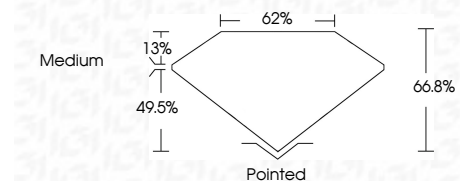

Measurements **8.61 X 5.90 X 3.94 MM**

GRADING RESULTS

Carat Weight **1.76 CARAT**
Color Grade **D**
Clarity Grade **VVS 2**

ADDITIONAL GRADING INFORMATION

Polish **EXCELLENT**
Symmetry **EXCELLENT**
Fluorescence **NONE**
Inscription(s) **IGI LG657460880**
Comments: This Laboratory Grown Diamond was created by Chemical Vapor Deposition (CVD) growth process. Type IIa

October 8, 2024
IGI Report No LG657460880
CUT CORNERED RECT. MODIFIED BRILLIANT
8.61 X 5.90 X 3.94 MM
Carat Weight **1.76 CARAT**
Color Grade **D**
Clarity Grade **VVS 2**
Depth **66.8%**
Table **62%**
Girdle **Medium**
Culet **Pointed**
Polish **EXCELLENT**
Symmetry **EXCELLENT**
Fluorescence **NONE**
Inscription(s) **IGI LG657460880**
Comments: This Laboratory Grown Diamond was created by Chemical Vapor Deposition (CVD) growth process. Type IIa

LABORATORY GROWN DIAMOND REPORT

October 8, 2024
IGI Report Number **LG657460880**
Description **LABORATORY GROWN DIAMOND**
Shape and Cutting Style **CUT CORNERED RECTANGULAR
MODIFIED BRILLIANT**
Measurements **8.61 X 5.90 X 3.94 MM**

GRADING RESULTS

Carat Weight **1.76 CARAT**
Color Grade **D**
Clarity Grade **VVS 2**

ADDITIONAL GRADING INFORMATION

Polish **EXCELLENT**
Symmetry **EXCELLENT**
Fluorescence **NONE**
Inscription(s) **IGI LG657460880**