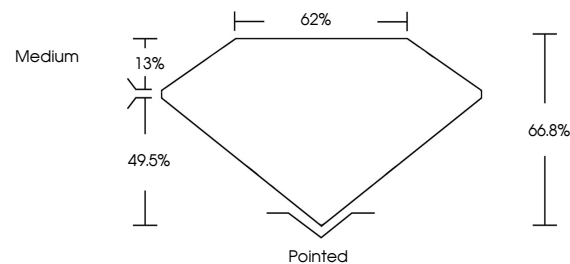

Measurements **8.61 X 5.90 X 3.94 MM**

GRADING RESULTS

Carat Weight **1.76 CARAT**
Color Grade **D**
Clarity Grade **VVS 2**

ADDITIONAL GRADING INFORMATION

Polish **EXCELLENT**
Symmetry **EXCELLENT**
Fluorescence **NONE**
Inscription(s) **IGI LG657460880**
Comments: This Laboratory Grown Diamond was created by Chemical Vapor Deposition (CVD) growth process. Type IIa

October 8, 2024
IGI Report No LG657460880
CUT CORNERED RECT. MODIFIED BRILLIANT
8.61 X 5.90 X 3.94 MM
Carat Weight **1.76 CARAT**
Color Grade **D**
Clarity Grade **VVS 2**
Depth **66.8%**
Table **62%**
Girdle **Medium**
Culet **Pointed**
Polish **EXCELLENT**
Symmetry **EXCELLENT**
Fluorescence **NONE**
Inscription(s) **IGI LG657460880**
Comments: This Laboratory Grown Diamond was created by Chemical Vapor Deposition (CVD) growth process. Type IIa

GRADING RESULTS

Carat Weight **1.76 CARAT**
Color Grade **D**
Clarity Grade **VVS 2**

ADDITIONAL GRADING INFORMATION

Polish **EXCELLENT**
Symmetry **EXCELLENT**
Fluorescence **NONE**
Inscription(s) **IGI LG657460880**

Comments: This Laboratory Grown Diamond was created by Chemical Vapor Deposition (CVD) growth process. Type IIa

PROPORTIONS

Sample Image Used

CLARITY CHARACTERISTICS

KEY TO SYMBOLS

Red symbols indicate internal characteristics.
Green symbols indicate external characteristics.