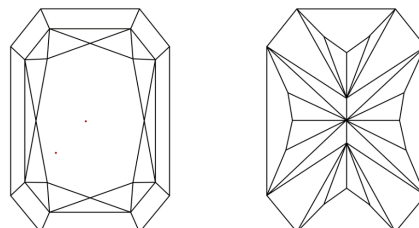

CLARITY CHARACTERISTICS

KEY TO SYMBOLS

Red symbols indicate internal characteristics.
Green symbols indicate external characteristics.

COLOR

D E F G H I J Faint Very Light Light

CLARITY

IF	VS¹⁻²	VS¹⁻²	SI¹⁻²	I¹⁻³
Internally Flawless	Very Very Slightly Included	Very Slightly Included	Slightly Included	Included