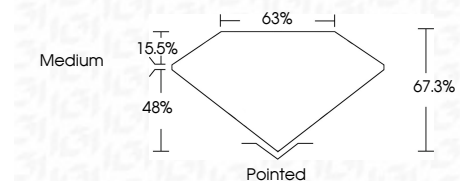

**ELECTRONIC COPY**

LG657461168  
Report verification at igi.org

October 9, 2024  
IGI Report Number **LG657461168**  
Description **LABORATORY GROWN DIAMOND**  
Shape and Cutting Style **CUT CORNERED  
RECTANGULAR MODIFIED  
BRILLIANT**

Measurements **8.85 X 6.27 X 4.22 MM**

**GRADING RESULTS**

Carat Weight **2.04 CARATS**  
Color Grade **D**  
Clarity Grade **VVS 2**

**ADDITIONAL GRADING INFORMATION**

Polish **EXCELLENT**  
Symmetry **EXCELLENT**  
Fluorescence **NONE**  
Inscription(s) **IGI LG657461168**  
Comments: This Laboratory Grown Diamond was created by Chemical Vapor Deposition (CVD) growth process. Type IIa

October 9, 2024  
IGI Report No LG657461168  
CUT CORNERED RECT. MODIFIED BRILLIANT  
8.85 X 6.27 X 4.22 MM  
2.04 CARATS  
D  
VVS 2  
67.6%  
63%  
Medium  
Pointed  
EXCELLENT  
EXCELLENT  
NONE  
IGI LG657461168  
Comments: This Laboratory Grown Diamond was created by Chemical Vapor Deposition (CVD) growth process. Type IIa

**GRADING RESULTS**

Carat Weight **2.04 CARATS**  
Color Grade **D**  
Clarity Grade **VVS 2**

**ADDITIONAL GRADING INFORMATION**

Polish **EXCELLENT**  
Symmetry **EXCELLENT**  
Fluorescence **NONE**  
Inscription(s) **IGI LG657461168**