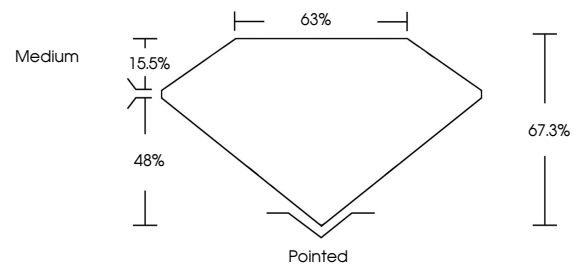

Measurements **8.85 X 6.27 X 4.22 MM**

**GRADING RESULTS**

Carat Weight **2.04 CARATS**  
Color Grade **D**  
Clarity Grade **VVS 2**

**ADDITIONAL GRADING INFORMATION**

Polish **EXCELLENT**  
Symmetry **EXCELLENT**  
Fluorescence **NONE**  
Inscription(s) **IGI LG657461168**  
Comments: This Laboratory Grown Diamond was created by Chemical Vapor Deposition (CVD) growth process. Type IIa

**GRADING RESULTS**

Carat Weight **2.04 CARATS**  
Color Grade **D**  
Clarity Grade **VVS 2**

**ADDITIONAL GRADING INFORMATION**

Polish **EXCELLENT**  
Symmetry **EXCELLENT**  
Fluorescence **NONE**  
Inscription(s) **IGI LG657461168**

Comments: This Laboratory Grown Diamond was created by Chemical Vapor Deposition (CVD) growth process. Type IIa

**PROPORTIONS**

Sample Image Used

**CLARITY CHARACTERISTICS**

**KEY TO SYMBOLS**

Red symbols indicate internal characteristics.  
Green symbols indicate external characteristics.

**COLOR**

D E F G H I J Faint Very Light Light

**CLARITY**

IF	VS <sup>1-2</sup>	VS <sup>1-2</sup>	SI <sup>1-2</sup>	I <sup>1-3</sup>
Internally Flawless	Very Very Slightly Included	Very Slightly Included	Slightly Included	Included