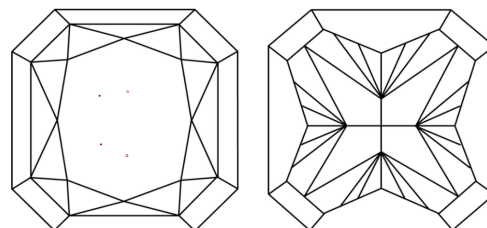

CLARITY CHARACTERISTICS

KEY TO SYMBOLS

Red symbols indicate internal characteristics.
Green symbols indicate external characteristics.