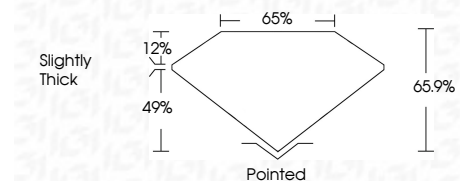

ELECTRONIC COPY

LG657466423
Report verification at igi.org

October 12, 2024
IGI Report Number **LG657466423**
Description **LABORATORY GROWN DIAMOND**
Shape and Cutting Style **CUT CORNERED SQUARE
MODIFIED BRILLIANT**
Measurements **7.35 X 7.07 X 4.66 MM**

GRADING RESULTS
Carat Weight **2.03 CARATS**
Color Grade **F**
Clarity Grade **VS 1**

ADDITIONAL GRADING INFORMATION
Polish **EXCELLENT**
Symmetry **EXCELLENT**
Fluorescence **NONE**
Inscription(s) **IGI LG657466423**
Comments: This Laboratory Grown Diamond was created by Chemical Vapor Deposition (CVD) growth process. Type IIa

October 12, 2024
IGI Report No **LG657466423**
CUT CORNERED SQUARE MODIFIED BRILLIANT
7.35 X 7.07 X 4.66 MM
Carat Weight **2.03 CARATS**
Color Grade **F**
Clarity Grade **VS 1**
Depth **49%**
Table **12%**
Girdle **Slightly Thick**
Culet **Pointed**
Polish **EXCELLENT**
Symmetry **EXCELLENT**
Fluorescence **NONE**
Inscription(s) **IGI LG657466423**
Comments: This Laboratory Grown Diamond was created by Chemical Vapor Deposition (CVD) growth process. Type IIa

LABORATORY GROWN DIAMOND REPORT

October 12, 2024
IGI Report Number **LG657466423**
Description **LABORATORY GROWN DIAMOND**
Shape and Cutting Style **CUT CORNERED SQUARE
MODIFIED BRILLIANT**
Measurements **7.35 X 7.07 X 4.66 MM**