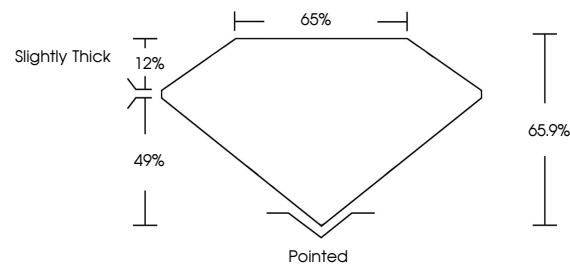

PROPORTIONS