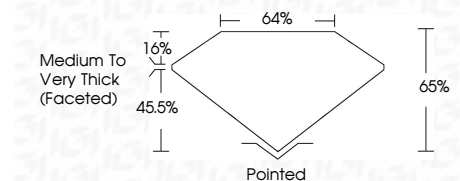

ELECTRONIC COPY

LG657468100
Report verification at igi.org

October 8, 2024
IGI Report Number **LG657468100**
Description **LABORATORY GROWN DIAMOND**
Shape and Cutting Style **SQUARE CUSHION BRILLIANT**
Measurements **8.48 X 8.25 X 5.36 MM**

GRADING RESULTS
Carat Weight **3.51 CARATS**
Color Grade **E**
Clarity Grade **VVS 2**

ADDITIONAL GRADING INFORMATION
Polish **EXCELLENT**
Symmetry **EXCELLENT**
Fluorescence **NONE**
Inscription(s) **IGI LG657468100**
Comments: This Laboratory Grown Diamond was created by Chemical Vapor Deposition (CVD) growth process. Type IIa

October 8, 2024
IGI Report No **LG657468100**
SQUARE CUSHION BRILLIANT
8.48 X 8.25 X 5.36 MM
Carat Weight **3.51 CARATS**
Color Grade **E**
Clarity Grade **VVS 2**
Depth **45.5%**
Table **1.6%**
Girdle **Medium to Very Thick (Faceted)**
Culet **Pointed**
Polish **EXCELLENT**
Symmetry **EXCELLENT**
Fluorescence **NONE**
Inscription(s) **IGI LG657468100**
Comments: This Laboratory Grown Diamond was created by Chemical Vapor Deposition (CVD) growth process. Type IIa

LABORATORY GROWN DIAMOND REPORT

October 8, 2024
IGI Report Number **LG657468100**
Description **LABORATORY GROWN DIAMOND**
Shape and Cutting Style **SQUARE CUSHION BRILLIANT**
Measurements **8.48 X 8.25 X 5.36 MM**