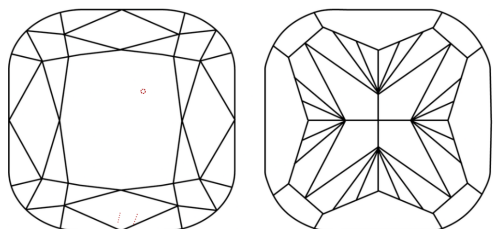

CLARITY CHARACTERISTICS

KEY TO SYMBOLS
Red symbols indicate internal characteristics.
Green symbols indicate external characteristics.

COLOR

D	E	F	G	H	I	J	Faint	Very Light	Light

CLARITY

IF	VS¹⁻²	VS¹⁻²	SI¹⁻²	I¹⁻³
Internally Flawless	Very Very Slightly Included	Very Slightly Included	Slightly Included	Included