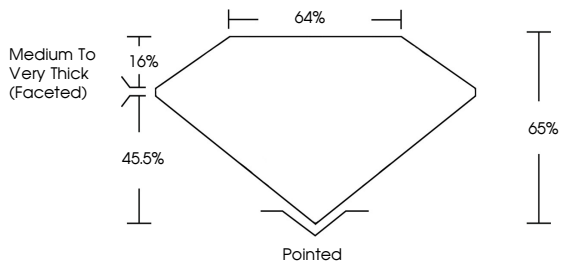

PROPORTIONS