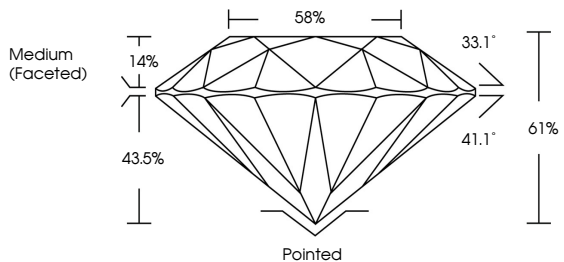

GRADING RESULTS

Carat Weight **1.06 CARAT**
Color Grade **FANCY VIVID PINK**
Clarity Grade **VVS 2**
Cut Grade **IDEAL**

ADDITIONAL GRADING INFORMATION

Polish **EXCELLENT**
Symmetry **EXCELLENT**
Fluorescence **SLIGHT**
Inscription(s) **IGI LG657468170**

Comments: This Laboratory Grown Diamond was created by Chemical Vapor Deposition (CVD) growth process. Indications of post-growth treatment.

October 14, 2024	IGI Report No LG657468170	ROUND BRILLIANT	1.06 CARAT	FANCY VIVID PINK	VVS 2	IDEAL	61%	88%	Medium (Faceted)	Pointed	EXCELLENT	EXCELLENT	SLIGHT	IGI LG657468170
Carat Weight	Color Grade	Clarity Grade	Depth	Table	Girdle	Culet	Polish	Symmetry	Fluorescence	Inscription(s)	Comments: This Laboratory Grown Diamond was created by Chemical Vapor Deposition (CVD) growth process. Indications of post-growth treatment.			

October 14, 2024
IGI Report Number **LG657468170**
Description **LABORATORY GROWN DIAMOND**
Shape and Cutting Style **ROUND BRILLIANT**
Measurements **6.56 - 6.60 X 4.01 MM**

GRADING RESULTS

Carat Weight **1.06 CARAT**
Color Grade **FANCY VIVID PINK**
Clarity Grade **VVS 2**
Cut Grade **IDEAL**

PROPORTIONS

CLARITY CHARACTERISTICS

KEY TO SYMBOLS

Red symbols indicate internal characteristics.
Green symbols indicate external characteristics.

Sample Image Used

COLOR

D E F G H I J Faint Very Light Light