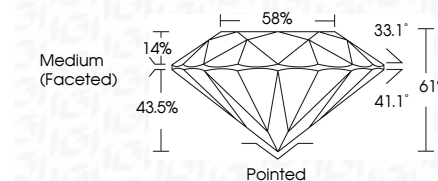

ELECTRONIC COPY

LG657468170
Report verification at igi.org

October 14, 2024
IGI Report Number **LG657468170**
Description **LABORATORY GROWN DIAMOND**
Shape and Cutting Style **ROUND BRILLIANT**
Measurements **6.56 - 6.60 X 4.01 MM**

GRADING RESULTS

Carat Weight **1.06 CARAT**
Color Grade **FANCY VIVID PINK**
Clarity Grade **VVS 2**
Cut Grade **IDEAL**

ADDITIONAL GRADING INFORMATION

Polish **EXCELLENT**
Symmetry **EXCELLENT**
Fluorescence **SLIGHT**
Inscription(s) **IGI LG657468170**

Comments: This Laboratory Grown Diamond was created by Chemical Vapor Deposition (CVD) growth process. Indications of post-growth treatment.

October 14, 2024	IGI Report No LG657468170	ROUND BRILLIANT	1.06 CARAT	FANCY VIVID PINK	VVS 2	IDEAL	61%	88%	Medium (Faceted)	Pointed	EXCELLENT	EXCELLENT	SLIGHT	IGI LG657468170
Carat Weight	Color Grade	Clarity Grade	Depth	Table	Girdle	Culet	Polish	Symmetry	Fluorescence	Inscription(s)	Comments: This Laboratory Grown Diamond was created by Chemical Vapor Deposition (CVD) growth process. Indications of post-growth treatment.			

October 14, 2024
IGI Report Number **LG657468170**
Description **LABORATORY GROWN DIAMOND**
Shape and Cutting Style **ROUND BRILLIANT**
Measurements **6.56 - 6.60 X 4.01 MM**

GRADING RESULTS

Carat Weight **1.06 CARAT**
Color Grade **FANCY VIVID PINK**
Clarity Grade **VVS 2**
Cut Grade **IDEAL**