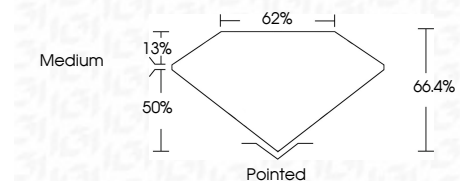

Measurements **8.33 X 5.68 X 3.77 MM**

GRADING RESULTS

Carat Weight **1.55 CARAT**
Color Grade **F**
Clarity Grade **VVS 2**

ADDITIONAL GRADING INFORMATION

Polish **EXCELLENT**
Symmetry **EXCELLENT**
Fluorescence **NONE**
Inscription(s) **IGI LG658469523**

Comments: This Laboratory Grown Diamond was created by Chemical Vapor Deposition (CVD) growth process. Type IIa

October 8, 2024
IGI Report No **LG658469523**
CUT CORNERED RECT. MODIFIED BRILLIANT
8.33 X 5.68 X 3.77 MM
Carat Weight **1.55 CARAT**
Color Grade **F**
Clarity Grade **VVS 2**
Depth **66.4%**
Table **62%**
Girdle **Medium**
Culet **Pointed**
Polish **EXCELLENT**
Symmetry **EXCELLENT**
Fluorescence **NONE**
Inscription(s) **IGI LG658469523**

Comments: This Laboratory Grown Diamond was created by Chemical Vapor Deposition (CVD) growth process. Type IIa

LABORATORY GROWN DIAMOND REPORT

October 8, 2024
IGI Report Number **LG658469523**
Description **LABORATORY GROWN DIAMOND**
Shape and Cutting Style **CUT CORNERED RECTANGULAR
MODIFIED BRILLIANT**
Measurements **8.33 X 5.68 X 3.77 MM**

GRADING RESULTS

Carat Weight **1.55 CARAT**
Color Grade **F**
Clarity Grade **VVS 2**

ADDITIONAL GRADING INFORMATION

Polish **EXCELLENT**
Symmetry **EXCELLENT**
Fluorescence **NONE**

Inscription(s) **IGI LG658469523**