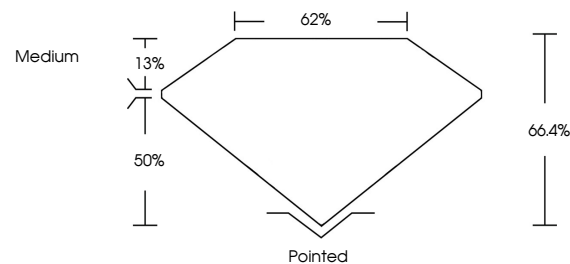

Measurements **8.33 X 5.68 X 3.77 MM**

GRADING RESULTS

Carat Weight **1.55 CARAT**
Color Grade **F**
Clarity Grade **VVS 2**

ADDITIONAL GRADING INFORMATION

Polish **EXCELLENT**
Symmetry **EXCELLENT**
Fluorescence **NONE**
Inscription(s) **IGI LG658469523**

Comments: This Laboratory Grown Diamond was created by Chemical Vapor Deposition (CVD) growth process. Type IIa

October 8, 2024
IGI Report No **LG658469523**
CUT CORNERED RECT. MODIFIED BRILLIANT
8.33 X 5.68 X 3.77 MM
Carat Weight **1.55 CARAT**
Color Grade **F**
Clarity Grade **VVS 2**
Depth **66.4%**
Table **62%**
Girdle **Medium**
Culet **Pointed**
Polish **EXCELLENT**
Symmetry **EXCELLENT**
Fluorescence **NONE**
Inscription(s) **IGI LG658469523**

GRADING RESULTS

Carat Weight **1.55 CARAT**
Color Grade **F**
Clarity Grade **VVS 2**

ADDITIONAL GRADING INFORMATION

Polish **EXCELLENT**
Symmetry **EXCELLENT**
Fluorescence **NONE**

Inscription(s) **IGI LG658469523**

Comments: This Laboratory Grown Diamond was created by Chemical Vapor Deposition (CVD) growth process. Type IIa

PROPORTIONS

Sample Image Used

CLARITY CHARACTERISTICS

KEY TO SYMBOLS

Red symbols indicate internal characteristics.
Green symbols indicate external characteristics.