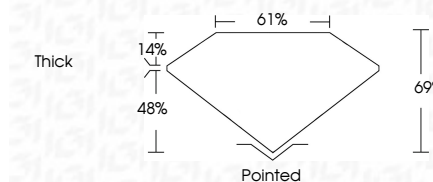

ELECTRONIC COPY

LG658471285
Report verification at igi.org

October 7, 2024
IGI Report Number **LG658471285**
Description **LABORATORY GROWN DIAMOND**

Shape and Cutting Style **CUT CORNERED
RECTANGULAR MODIFIED
BRILLIANT**

Measurements **6.73 X 4.87 X 3.36 MM**

GRADING RESULTS

Carat Weight **1.03 CARAT**
Color Grade **D**
Clarity Grade **VVS 2**

ADDITIONAL GRADING INFORMATION

Polish **EXCELLENT**
Symmetry **EXCELLENT**
Fluorescence **NONE**
Inscription(s) **IGI LG658471285**
Comments: This Laboratory Grown Diamond was created by Chemical Vapor Deposition (CVD) growth process. Type IIa

IGI

October 7, 2024
IGI Report No LG658471285
CUT CORNERED RECT. MODIFIED BRILLIANT
6.73 X 4.87 X 3.36 MM
1.03 CARAT
D
VVS 2
6%
61%
Thick
Pointed
EXCELLENT
EXCELLENT
NONE
IGI LG658471285

Comments: This Laboratory Grown Diamond was created by Chemical Vapor Deposition (CVD) growth process. Type IIa

LABORATORY GROWN DIAMOND REPORT

October 7, 2024
IGI Report Number **LG658471285**
Description **LABORATORY GROWN DIAMOND**
Shape and Cutting Style **CUT CORNERED RECTANGULAR
MODIFIED BRILLIANT**
Measurements **6.73 X 4.87 X 3.36 MM**