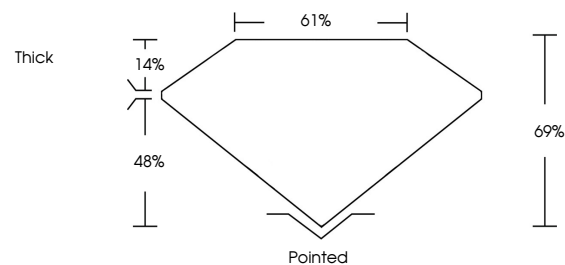

Measurements **6.73 X 4.87 X 3.36 MM**

GRADING RESULTS

Carat Weight **1.03 CARAT**
Color Grade **D**
Clarity Grade **VVS 2**

ADDITIONAL GRADING INFORMATION

Polish **EXCELLENT**
Symmetry **EXCELLENT**
Fluorescence **NONE**
Inscription(s) **IGI LG658471285**
Comments: This Laboratory Grown Diamond was created by Chemical Vapor Deposition (CVD) growth process. Type IIa

GRADING RESULTS

Carat Weight **1.03 CARAT**
Color Grade **D**
Clarity Grade **VVS 2**

ADDITIONAL GRADING INFORMATION

Polish **EXCELLENT**
Symmetry **EXCELLENT**
Fluorescence **NONE**
Inscription(s) **IGI LG658471285**

Comments: This Laboratory Grown Diamond was created by Chemical Vapor Deposition (CVD) growth process. Type IIa

PROPORTIONS

Sample Image Used

CLARITY CHARACTERISTICS

KEY TO SYMBOLS

Red symbols indicate internal characteristics.
Green symbols indicate external characteristics.