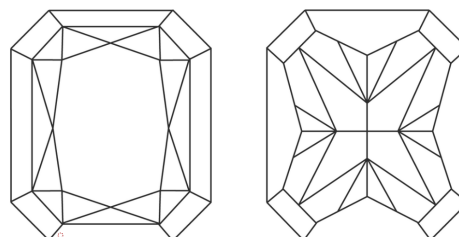

CLARITY CHARACTERISTICS

KEY TO SYMBOLS

Red symbols indicate internal characteristics.
Green symbols indicate external characteristics.

COLOR

D E F G H I J Faint Very Light Light

CLARITY

IF	VS¹⁻²	VS¹⁻²	SI¹⁻²	I¹⁻³
Internally Flawless	Very Very Slightly Included	Very Slightly Included	Slightly Included	Included