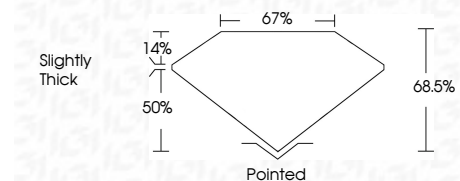

ELECTRONIC COPY

LG658474610
Report verification at igi.org

October 8, 2024
IGI Report Number **LG658474610**
Description **LABORATORY GROWN DIAMOND**

Shape and Cutting Style **CUT CORNERED RECTANGULAR MODIFIED BRILLIANT**

Measurements **8.33 X 6.15 X 4.21 MM**

GRADING RESULTS

Carat Weight **1.86 CARAT**
Color Grade **D**
Clarity Grade **VVS 2**

ADDITIONAL GRADING INFORMATION

Polish **EXCELLENT**
Symmetry **EXCELLENT**
Fluorescence **NONE**
Inscription(s) **IGI LG658474610**

Comments: This Laboratory Grown Diamond was created by Chemical Vapor Deposition (CVD) growth process. Type IIa

October 8, 2024
IGI Report No **LG658474610**
CUT CORNERED RECT. MODIFIED BRILLIANT
8.33 X 6.15 X 4.21 MM
Carat Weight **1.86 CARAT**
Color Grade **D**
Clarity Grade **VVS 2**
Depth **68.5%**
Table **67%**
Girdle **Slightly Thick**
Culet **Pointed**
Polish **EXCELLENT**
Symmetry **EXCELLENT**
Fluorescence **NONE**
Inscription(s) **IGI LG658474610**
Comments: This Laboratory Grown Diamond was created by Chemical Vapor Deposition (CVD) growth process. Type IIa

LABORATORY GROWN DIAMOND REPORT

October 8, 2024
IGI Report Number **LG658474610**
Description **LABORATORY GROWN DIAMOND**
Shape and Cutting Style **CUT CORNERED RECTANGULAR MODIFIED BRILLIANT**
Measurements **8.33 X 6.15 X 4.21 MM**