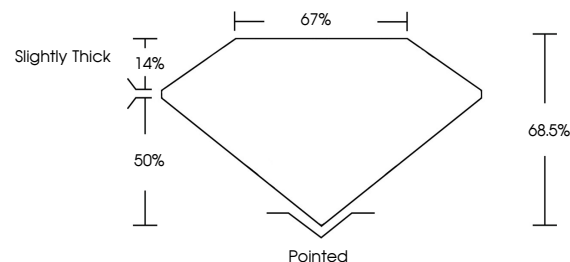

Measurements **8.33 X 6.15 X 4.21 MM**

GRADING RESULTS

Carat Weight **1.86 CARAT**
Color Grade **D**
Clarity Grade **VVS 2**

ADDITIONAL GRADING INFORMATION

Polish **EXCELLENT**
Symmetry **EXCELLENT**
Fluorescence **NONE**
Inscription(s) **IGI LG658474610**

Comments: This Laboratory Grown Diamond was created by Chemical Vapor Deposition (CVD) growth process. Type IIa

October 8, 2024
IGI Report No **LG658474610**
CUT CORNERED RECT. MODIFIED BRILLIANT
8.33 X 6.15 X 4.21 MM
Carat Weight **1.86 CARAT**
Color Grade **D**
Clarity Grade **VVS 2**
Depth **68.5%**
Table **67%**
Girdle **Slightly Thick**
Culet **Pointed**
Polish **EXCELLENT**
Symmetry **EXCELLENT**
Fluorescence **NONE**
Inscription(s) **IGI LG658474610**
Comments: This Laboratory Grown Diamond was created by Chemical Vapor Deposition (CVD) growth process. Type IIa

GRADING RESULTS

Carat Weight **1.86 CARAT**
Color Grade **D**
Clarity Grade **VVS 2**

ADDITIONAL GRADING INFORMATION

Polish **EXCELLENT**
Symmetry **EXCELLENT**
Fluorescence **NONE**

Inscription(s) **IGI LG658474610**

Comments: This Laboratory Grown Diamond was created by Chemical Vapor Deposition (CVD) growth process. Type IIa

PROPORTIONS

Sample Image Used

CLARITY CHARACTERISTICS

KEY TO SYMBOLS

Red symbols indicate internal characteristics.
Green symbols indicate external characteristics.