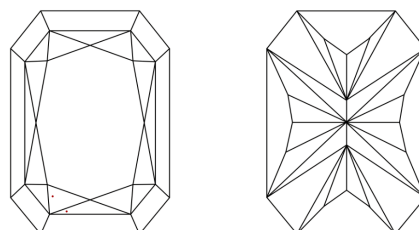

CLARITY CHARACTERISTICS

KEY TO SYMBOLS

Red symbols indicate internal characteristics.
Green symbols indicate external characteristics.

COLOR

D E F G H I J Faint Very Light Light

CLARITY

IF VVS 1-2 VS 1-2 SI 1-2 I 1-3
Internally Flawless Very Very Slightly Included Very Slightly Included Slightly Included Included