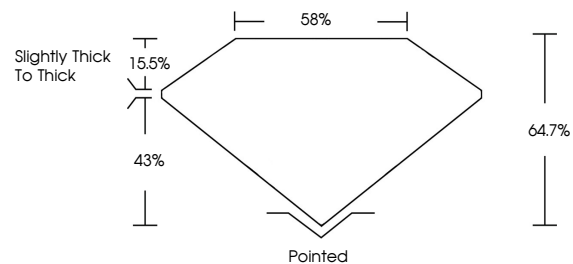

Measurements **7.61 X 4.84 X 3.13 MM**

GRADING RESULTS

Carat Weight **1.03 CARAT**
Color Grade **E**
Clarity Grade **VVS 1**

ADDITIONAL GRADING INFORMATION

Polish **EXCELLENT**
Symmetry **EXCELLENT**
Fluorescence **NONE**
Inscription(s) **IGI LG658480055**
Comments: This Laboratory Grown Diamond was created by Chemical Vapor Deposition (CVD) growth process. Type IIa

GRADING RESULTS

Carat Weight **1.03 CARAT**
Color Grade **E**
Clarity Grade **VVS 1**

ADDITIONAL GRADING INFORMATION

Polish **EXCELLENT**
Symmetry **EXCELLENT**
Fluorescence **NONE**
Inscription(s) **IGI LG658480055**

Comments: This Laboratory Grown Diamond was created by Chemical Vapor Deposition (CVD) growth process. Type IIa

PROPORTIONS

Sample Image Used

CLARITY CHARACTERISTICS

KEY TO SYMBOLS

Red symbols indicate internal characteristics.
Green symbols indicate external characteristics.