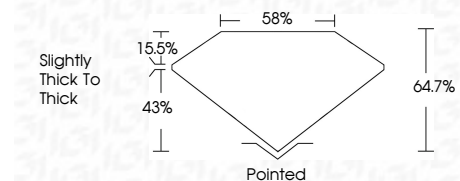

ELECTRONIC COPY

LG658480055
Report verification at igi.org

October 8, 2024
IGI Report Number **LG658480055**
Description **LABORATORY GROWN DIAMOND**
Shape and Cutting Style **CUT CORNERED
RECTANGULAR MODIFIED
BRILLIANT**

Measurements **7.61 X 4.84 X 3.13 MM**

GRADING RESULTS

Carat Weight **1.03 CARAT**
Color Grade **E**
Clarity Grade **VVS 1**

ADDITIONAL GRADING INFORMATION

Polish **EXCELLENT**
Symmetry **EXCELLENT**
Fluorescence **NONE**
Inscription(s) **IGI LG658480055**
Comments: This Laboratory Grown Diamond was created by Chemical Vapor Deposition (CVD) growth process. Type IIa

October 8, 2024
IGI Report No **LG658480055**
CUT CORNERED RECT. MODIFIED BRILLIANT
Carat Weight **1.03 CARAT**
Color Grade **E**
Clarity Grade **VVS 1**
Depth **64.7%**
Table **15.5%**
Girdle **Slightly Thick To Thick**
Culet **Pointed**
Polish **EXCELLENT**
Symmetry **EXCELLENT**
Fluorescence **NONE**
Inscription(s) **IGI LG658480055**
Comments: This Laboratory Grown Diamond was created by Chemical Vapor Deposition (CVD) growth process. Type IIa

GRADING RESULTS

Carat Weight **1.03 CARAT**
Color Grade **E**
Clarity Grade **VVS 1**

ADDITIONAL GRADING INFORMATION

Polish **EXCELLENT**
Symmetry **EXCELLENT**
Fluorescence **NONE**
Inscription(s) **IGI LG658480055**