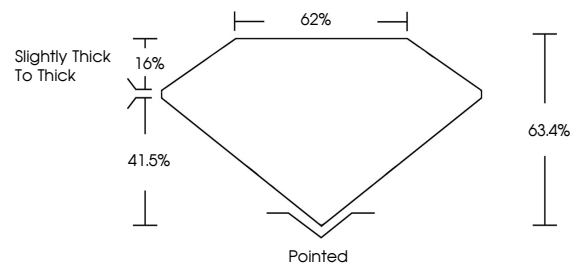

Measurements **7.50 X 4.84 X 3.07 MM**

GRADING RESULTS

Carat Weight **1.03 CARAT**
Color Grade **D**
Clarity Grade **VVS 2**

ADDITIONAL GRADING INFORMATION

Polish **EXCELLENT**
Symmetry **EXCELLENT**
Fluorescence **NONE**
Inscription(s) **(LGI) LG658480067**
Comments: This Laboratory Grown Diamond was created by Chemical Vapor Deposition (CVD) growth process. Type IIa

October 8, 2024
IGI Report No **LG658480067**
CUT CORNERED RECT. MODIFIED BRILLIANT
Carat Weight **1.03 CARAT**
Color Grade **D**
Clarity Grade **VVS 2**
Depth **63.4%**
Table **62%**
Girdle **Slightly thick to Thick**
Culet **Pointed**
Polish **EXCELLENT**
Symmetry **EXCELLENT**
Fluorescence **NONE**
Inscription(s) **(LGI) LG658480067**
Comments: This Laboratory Grown Diamond was created by Chemical Vapor Deposition (CVD) growth process. Type IIa

GRADING RESULTS

Carat Weight **1.03 CARAT**
Color Grade **D**
Clarity Grade **VVS 2**

ADDITIONAL GRADING INFORMATION

Polish **EXCELLENT**
Symmetry **EXCELLENT**
Fluorescence **NONE**
Inscription(s) **(LGI) LG658480067**

Comments: This Laboratory Grown Diamond was created by Chemical Vapor Deposition (CVD) growth process. Type IIa

PROPORTIONS

Sample Image Used

CLARITY CHARACTERISTICS

KEY TO SYMBOLS

Red symbols indicate internal characteristics.
Green symbols indicate external characteristics.