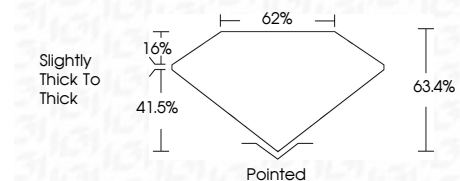

ELECTRONIC COPY

LG658480067
Report verification at igi.org

October 8, 2024
IGI Report Number **LG658480067**
Description **LABORATORY GROWN DIAMOND**
Shape and Cutting Style **CUT CORNERED
RECTANGULAR MODIFIED
BRILLIANT**

Measurements **7.50 X 4.84 X 3.07 MM**

GRADING RESULTS

Carat Weight **1.03 CARAT**
Color Grade **D**
Clarity Grade **VVS 2**

ADDITIONAL GRADING INFORMATION

Polish **EXCELLENT**
Symmetry **EXCELLENT**
Fluorescence **NONE**
Inscription(s) **(LGI) LG658480067**
Comments: This Laboratory Grown Diamond was created by Chemical Vapor Deposition (CVD) growth process. Type IIa

October 8, 2024
IGI Report No **LG658480067**
CUT CORNERED RECT. MODIFIED BRILLIANT
Carat Weight **1.03 CARAT**
Color Grade **D**
Clarity Grade **VVS 2**
Depth **63.4%**
Table **62%**
Girdle **Slightly thick to Thick**
Culet **Pointed**
Polish **EXCELLENT**
Symmetry **EXCELLENT**
Fluorescence **NONE**
Inscription(s) **(LGI) LG658480067**
Comments: This Laboratory Grown Diamond was created by Chemical Vapor Deposition (CVD) growth process. Type IIa

LABORATORY GROWN DIAMOND REPORT

October 8, 2024
IGI Report Number **LG658480067**
Description **LABORATORY GROWN DIAMOND**
Shape and Cutting Style **CUT CORNERED RECTANGULAR
MODIFIED BRILLIANT**
Measurements **7.50 X 4.84 X 3.07 MM**