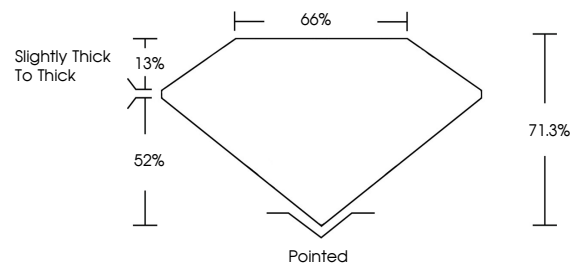

Measurements **7.22 X 4.71 X 3.36 MM**

GRADING RESULTS

Carat Weight **1.01 CARAT**
Color Grade **E**
Clarity Grade **VVS 2**

ADDITIONAL GRADING INFORMATION

Polish **EXCELLENT**
Symmetry **EXCELLENT**
Fluorescence **NONE**
Inscription(s) **IGI LG658480101**
Comments: This Laboratory Grown Diamond was created by Chemical Vapor Deposition (CVD) growth process. Type IIa

October 10, 2024
IGI Report No **LG658480101**
CUT CORNERED RECT. MODIFIED BRILLIANT
7.22 X 4.71 X 3.36 MM
Carat Weight **1.01 CARAT**
Color Grade **E**
Clarity Grade **VVS 2**
Depth **71.0%**
Table **65%**
Girdle **Slightly thick to thick**
Culet **Pointed**
Polish **EXCELLENT**
Symmetry **EXCELLENT**
Fluorescence **NONE**
Inscription(s) **IGI LG658480101**
Comments: This Laboratory Grown Diamond was created by Chemical Vapor Deposition (CVD) growth process. Type IIa

GRADING RESULTS

Carat Weight **1.01 CARAT**
Color Grade **E**
Clarity Grade **VVS 2**

ADDITIONAL GRADING INFORMATION

Polish **EXCELLENT**
Symmetry **EXCELLENT**
Fluorescence **NONE**
Inscription(s) **IGI LG658480101**

Comments: This Laboratory Grown Diamond was created by Chemical Vapor Deposition (CVD) growth process. Type IIa

PROPORTIONS

Sample Image Used

CLARITY CHARACTERISTICS

KEY TO SYMBOLS

Red symbols indicate internal characteristics.
Green symbols indicate external characteristics.