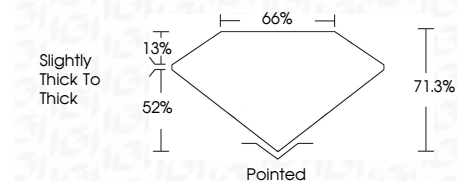

ELECTRONIC COPY

LG658480101
Report verification at igi.org

October 10, 2024
IGI Report Number **LG658480101**
Description **LABORATORY GROWN DIAMOND**
Shape and Cutting Style **CUT CORNERED
RECTANGULAR MODIFIED
BRILLIANT**

Measurements **7.22 X 4.71 X 3.36 MM**

GRADING RESULTS

Carat Weight **1.01 CARAT**
Color Grade **E**
Clarity Grade **VVS 2**

ADDITIONAL GRADING INFORMATION

Polish **EXCELLENT**
Symmetry **EXCELLENT**
Fluorescence **NONE**
Inscription(s) **IGI LG658480101**
Comments: This Laboratory Grown Diamond was created by Chemical Vapor Deposition (CVD) growth process. Type IIa

October 10, 2024
IGI Report No **LG658480101**
CUT CORNERED RECT. MODIFIED BRILLIANT
7.22 X 4.71 X 3.36 MM
Carat Weight **1.01 CARAT**
Color Grade **E**
Clarity Grade **VVS 2**
Depth **71.0%**
Table **65%**
Girdle **Slightly thick to thick**
Culet **Pointed**
Polish **EXCELLENT**
Symmetry **EXCELLENT**
Fluorescence **NONE**
Inscription(s) **IGI LG658480101**
Comments: This Laboratory Grown Diamond was created by Chemical Vapor Deposition (CVD) growth process. Type IIa

LABORATORY GROWN DIAMOND REPORT

October 10, 2024
IGI Report Number **LG658480101**
Description **LABORATORY GROWN DIAMOND**
Shape and Cutting Style **CUT CORNERED RECTANGULAR
MODIFIED BRILLIANT**
Measurements **7.22 X 4.71 X 3.36 MM**