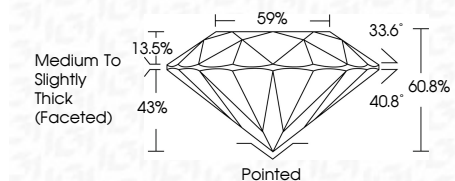

ELECTRONIC COPY

LG658483970
Report verification at igi.org

October 11, 2024
IGI Report Number **LG658483970**
Description **LABORATORY GROWN DIAMOND**
Shape and Cutting Style **ROUND BRILLIANT**
Measurements **7.45 - 7.50 X 4.55 MM**

GRADING RESULTS

Carat Weight **1.57 CARAT**
Color Grade **G**
Clarity Grade **VS 1**
Cut Grade **IDEAL**

ADDITIONAL GRADING INFORMATION

Polish **EXCELLENT**
Symmetry **EXCELLENT**
Fluorescence **NONE**
Inscription(s) **IGI LG658483970**
Comments: This Laboratory Grown Diamond was created by Chemical Vapor Deposition (CVD) growth process. Type IIa

October 11, 2024
IGI Report No **LG658483970**
ROUND BRILLIANT
7.45 - 7.50 X 4.55 MM
Carat Weight **1.57 CARAT**
Color Grade **G**
Clarity Grade **VS 1**
Cut Grade **IDEAL**
Depth **60.8%**
Table **59%**
Girdle **Medium To Slightly Thick (Faceted)**
Culet **Pointed**
Polish **EXCELLENT**
Symmetry **EXCELLENT**
Fluorescence **NONE**
Inscription(s) **IGI LG658483970**
Comments: This Laboratory Grown Diamond was created by Chemical Vapor Deposition (CVD) growth process. Type IIa

LABORATORY GROWN DIAMOND REPORT

October 11, 2024
IGI Report Number **LG658483970**
Description **LABORATORY GROWN DIAMOND**
Shape and Cutting Style **ROUND BRILLIANT**
Measurements **7.45 - 7.50 X 4.55 MM**