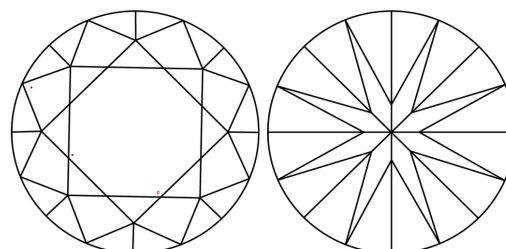

CLARITY CHARACTERISTICS

KEY TO SYMBOLS

Red symbols indicate internal characteristics.
Green symbols indicate external characteristics.