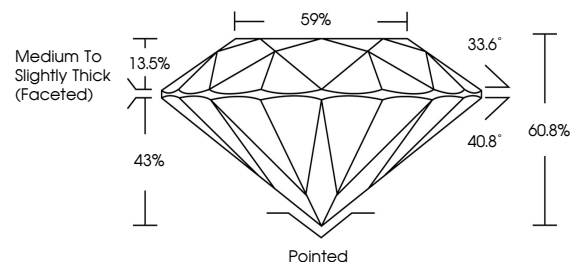

October 11, 2024
IGI Report No **LG658483970**
ROUND BRILLIANT
7.45 - 7.50 X 4.55 MM
Carat Weight **1.57 CARAT**
Color Grade **G**
Clarity Grade **VS 1**
Cut Grade **IDEAL**
Depth **60.8%**
Table **59%**
Girdle **Medium To Slightly Thick (Faceted)**
Culet **Pointed**
Polish **EXCELLENT**
Symmetry **EXCELLENT**
Fluorescence **NONE**
Inscription(s) **IGI LG658483970**
Comments: This Laboratory Grown Diamond was created by Chemical Vapor Deposition (CVD) growth process. Type IIa

LABORATORY GROWN DIAMOND REPORT

October 11, 2024
IGI Report Number **LG658483970**
Description **LABORATORY GROWN DIAMOND**
Shape and Cutting Style **ROUND BRILLIANT**
Measurements **7.45 - 7.50 X 4.55 MM**

GRADING RESULTS

Carat Weight **1.57 CARAT**
Color Grade **G**
Clarity Grade **VS 1**
Cut Grade **IDEAL**

ADDITIONAL GRADING INFORMATION

Polish **EXCELLENT**
Symmetry **EXCELLENT**
Fluorescence **NONE**
Inscription(s) **IGI LG658483970**

Comments: This Laboratory Grown Diamond was created by Chemical Vapor Deposition (CVD) growth process. Type IIa

PROPORTIONS

CLARITY CHARACTERISTICS

KEY TO SYMBOLS

Red symbols indicate internal characteristics.
Green symbols indicate external characteristics.