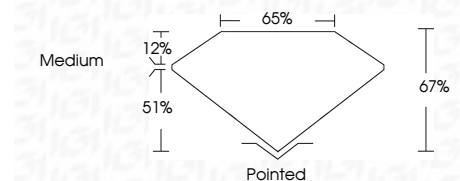

ELECTRONIC COPY

LG658484929
Report verification at igi.org

October 12, 2024
IGI Report Number **LG658484929**
Description **LABORATORY GROWN DIAMOND**

Shape and Cutting Style **CUT CORNERED
RECTANGULAR MODIFIED
BRILLIANT**

Measurements **9.04 X 6.42 X 4.30 MM**

GRADING RESULTS

Carat Weight **2.08 CARATS**
Color Grade **E**
Clarity Grade **VVS 2**

ADDITIONAL GRADING INFORMATION

Polish **EXCELLENT**
Symmetry **EXCELLENT**
Fluorescence **NONE**
Inscription(s) **IGI LG658484929**

Comments: This Laboratory Grown Diamond was created by Chemical Vapor Deposition (CVD) growth process. Type IIa

October 12, 2024
IGI Report No **LG658484929**
CUT CORNERED RECT. MODIFIED BRILLIANT
2.08 CARATS E
Carat Weight **2.08**
Color Grade **VVS 2**
Clarity Grade **VVS 2**
Depth **67%**
Table **65%**
Girdle **Medium**
Culet **Pointed**
Polish **EXCELLENT**
Symmetry **EXCELLENT**
Fluorescence **NONE**
Inscription(s) **IGI LG658484929**

GRADING RESULTS

Carat Weight **2.08 CARATS**
Color Grade **E**
Clarity Grade **VVS 2**

ADDITIONAL GRADING INFORMATION

Polish **EXCELLENT**
Symmetry **EXCELLENT**
Fluorescence **NONE**

Inscription(s) **IGI LG658484929**