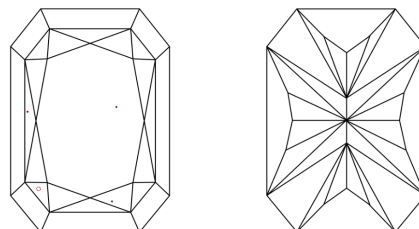

CLARITY CHARACTERISTICS

KEY TO SYMBOLS

Red symbols indicate internal characteristics.
Green symbols indicate external characteristics.

COLOR

D E F G H I J Faint Very Light Light

CLARITY

IF	VS¹⁻²	VS¹⁻²	SI¹⁻²	I¹⁻³
Internally Flawless	Very Very Slightly Included	Very Slightly Included	Slightly Included	Included