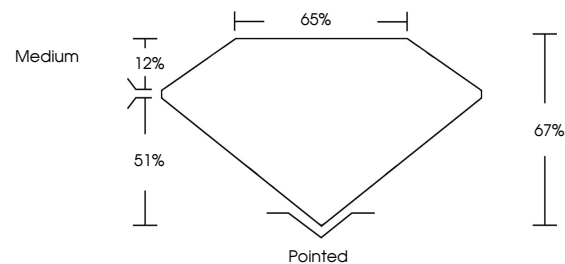

Measurements **9.04 X 6.42 X 4.30 MM**

GRADING RESULTS

Carat Weight **2.08 CARATS**
Color Grade **E**
Clarity Grade **VVS 2**

ADDITIONAL GRADING INFORMATION

Polish **EXCELLENT**
Symmetry **EXCELLENT**
Fluorescence **NONE**
Inscription(s) **IGI LG658484929**

GRADING RESULTS

Carat Weight **2.08 CARATS**
Color Grade **E**
Clarity Grade **VVS 2**

ADDITIONAL GRADING INFORMATION

Polish **EXCELLENT**
Symmetry **EXCELLENT**
Fluorescence **NONE**

Inscription(s) **IGI LG658484929**

Comments: This Laboratory Grown Diamond was created by Chemical Vapor Deposition (CVD) growth process. Type IIa

PROPORTIONS

Sample Image Used

CLARITY CHARACTERISTICS

KEY TO SYMBOLS

Red symbols indicate internal characteristics.
Green symbols indicate external characteristics.