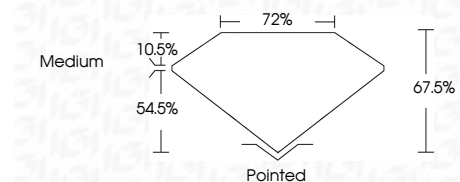

ELECTRONIC COPY

LG658485038
Report verification at igi.org

October 10, 2024
IGI Report Number **LG658485038**
Description **LABORATORY GROWN DIAMOND**
Shape and Cutting Style **PRINCESS CUT**
Measurements **8.87 X 8.69 X 5.87 MM**

GRADING RESULTS

Carat Weight **3.93 CARATS**
Color Grade **E**
Clarity Grade **VS 2**

ADDITIONAL GRADING INFORMATION

Polish **EXCELLENT**
Symmetry **EXCELLENT**
Fluorescence **NONE**
Inscription(s) **IGI LG658485038**
Comments: This Laboratory Grown Diamond was created by Chemical Vapor Deposition (CVD) growth process.
Type IIa

October 10, 2024
IGI Report No. **LG658485038**
PRINCESS CUT
3.93 CARATS
Carat Weight **E**
Color Grade **VS 2**
Depth **67.5%**
Table **10.5%**
Girdle **Medium**
Culet **Pointed**
Polish **EXCELLENT**
Symmetry **EXCELLENT**
Fluorescence **NONE**
Inscription(s) **IGI LG658485038**

GRADING RESULTS

Carat Weight **3.93 CARATS**
Color Grade **E**
Clarity Grade **VS 2**

ADDITIONAL GRADING INFORMATION

Polish **EXCELLENT**
Symmetry **EXCELLENT**
Fluorescence **NONE**
Inscription(s) **IGI LG658485038**