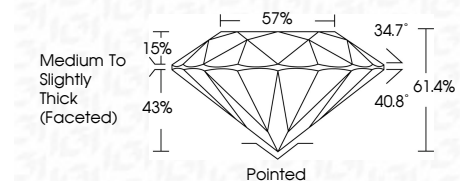

ELECTRONIC COPY

LG658495319
Report verification at igi.org

October 11, 2024
IGI Report Number **LG658495319**
Description **LABORATORY GROWN DIAMOND**
Shape and Cutting Style **ROUND BRILLIANT**
Measurements **7.40 - 7.42 X 4.55 MM**

GRADING RESULTS

Carat Weight **1.53 CARAT**
Color Grade **E**
Clarity Grade **VS 1**
Cut Grade **IDEAL**

ADDITIONAL GRADING INFORMATION

Polish **EXCELLENT**
Symmetry **EXCELLENT**
Fluorescence **NONE**
Inscription(s) **IGI LG658495319**
Comments: This Laboratory Grown Diamond was created by Chemical Vapor Deposition (CVD) growth process. Type IIa

October 11, 2024
IGI Report No **LG658495319**
ROUND BRILLIANT
7.40 - 7.42 X 4.55 MM
1.53 CARAT
Color Grade **E**
Clarity Grade **VS 1**
Cut Grade **IDEAL**
Depth **61.4%**
Table **57%**
Girdle **Medium To Slightly Thick (Faceted)**
Culet **Pointed**
Polish **EXCELLENT**
Symmetry **EXCELLENT**
Fluorescence **NONE**
Inscription(s) **IGI LG658495319**
Comments: This Laboratory Grown Diamond was created by Chemical Vapor Deposition (CVD) growth process. Type IIa

GRADING RESULTS

Carat Weight **1.53 CARAT**
Color Grade **E**
Clarity Grade **VS 1**
Cut Grade **IDEAL**

ADDITIONAL GRADING INFORMATION

Polish **EXCELLENT**
Symmetry **EXCELLENT**
Fluorescence **NONE**
Inscription(s) **IGI LG658495319**