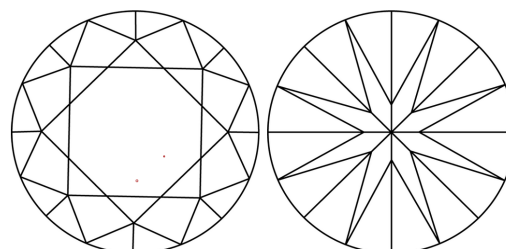

CLARITY CHARACTERISTICS

KEY TO SYMBOLS

Red symbols indicate internal characteristics.
Green symbols indicate external characteristics.