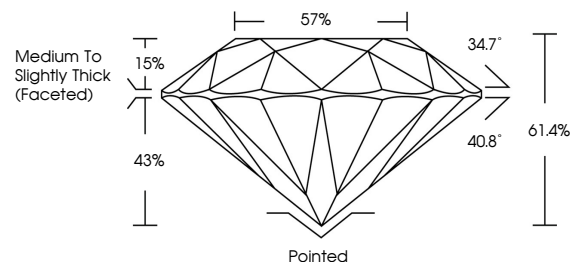

October 11, 2024
IGI Report No **LG658495319**
ROUND BRILLIANT
7.40 - 7.42 X 4.55 MM
1.53 CARAT
Color Grade **E**
Clarity Grade **VS 1**
Cut Grade **IDEAL**
Depth **61.4%**
Table **57%**
Girdle **Medium To Slightly Thick (Faceted)**
Culet **Pointed**
Polish **EXCELLENT**
Symmetry **EXCELLENT**
Fluorescence **NONE**
Inscription(s) **IGI LG658495319**
Comments: This Laboratory Grown Diamond was created by Chemical Vapor Deposition (CVD) growth process. Type IIa

LABORATORY GROWN DIAMOND REPORT

October 11, 2024
IGI Report Number **LG658495319**
Description **LABORATORY GROWN DIAMOND**
Shape and Cutting Style **ROUND BRILLIANT**
Measurements **7.40 - 7.42 X 4.55 MM**

GRADING RESULTS

Carat Weight **1.53 CARAT**
Color Grade **E**
Clarity Grade **VS 1**
Cut Grade **IDEAL**

ADDITIONAL GRADING INFORMATION

Polish **EXCELLENT**
Symmetry **EXCELLENT**
Fluorescence **NONE**
Inscription(s) **IGI LG658495319**

Comments: This Laboratory Grown Diamond was created by Chemical Vapor Deposition (CVD) growth process. Type IIa

PROPORTIONS

CLARITY CHARACTERISTICS

KEY TO SYMBOLS

Red symbols indicate internal characteristics.
Green symbols indicate external characteristics.