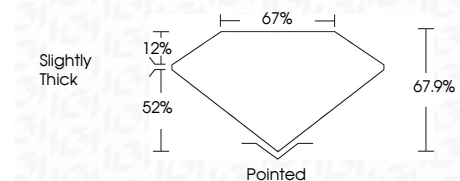

Measurements **8.89 X 6.24 X 4.24 MM**

GRADING RESULTS

Carat Weight **2.04 CARATS**
Color Grade **H**
Clarity Grade **VVS 2**

ADDITIONAL GRADING INFORMATION

Polish **EXCELLENT**
Symmetry **EXCELLENT**
Fluorescence **NONE**
Inscription(s) **IGI LG659408304**
Comments: This Laboratory Grown Diamond was created by Chemical Vapor Deposition (CVD) growth process. Type IIa

October 11, 2024
IGI Report No **LG659408304**
CUT CORNERED RECT. MODIFIED BRILLIANT
8.89 X 6.24 X 4.24 MM
Carat Weight **2.04 CARATS**
Color Grade **H**
Clarity Grade **VVS 2**
Depth **52%**
Table **12%**
Girdle **67%**
Grades **Slightly Thick**
Culet **Pointed**
Polish **EXCELLENT**
Symmetry **EXCELLENT**
Fluorescence **NONE**
Inscription(s) **IGI LG659408304**
Comments: This Laboratory Grown Diamond was created by Chemical Vapor Deposition (CVD) growth process. Type IIa

LABORATORY GROWN DIAMOND REPORT

October 11, 2024
IGI Report Number **LG659408304**
Description **LABORATORY GROWN DIAMOND**
Shape and Cutting Style **CUT CORNERED RECTANGULAR
MODIFIED BRILLIANT**
Measurements **8.89 X 6.24 X 4.24 MM**

GRADING RESULTS

Carat Weight **2.04 CARATS**
Color Grade **H**
Clarity Grade **VVS 2**

ADDITIONAL GRADING INFORMATION

Polish **EXCELLENT**
Symmetry **EXCELLENT**
Fluorescence **NONE**
Inscription(s) **IGI LG659408304**