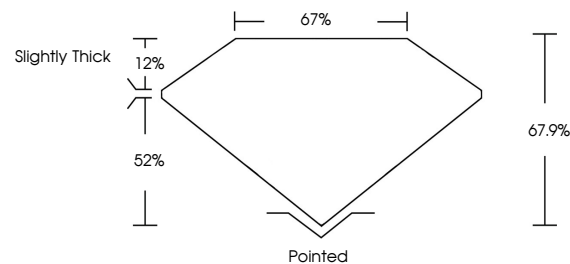

Measurements **8.89 X 6.24 X 4.24 MM**

GRADING RESULTS

Carat Weight **2.04 CARATS**
Color Grade **H**
Clarity Grade **VVS 2**

ADDITIONAL GRADING INFORMATION

Polish **EXCELLENT**
Symmetry **EXCELLENT**
Fluorescence **NONE**
Inscription(s) **IGI LG659408304**
Comments: This Laboratory Grown Diamond was created by Chemical Vapor Deposition (CVD) growth process. Type IIa

October 11, 2024
IGI Report No **LG659408304**
CUT CORNERED RECT. MODIFIED BRILLIANT
8.89 X 6.24 X 4.24 MM
Carat Weight **2.04 CARATS**
Color Grade **H**
Clarity Grade **VVS 2**
Depth **52%**
Table **12%**
Girdle **67%**
Grades **Slightly Thick**
Culet **Pointed**
Polish **EXCELLENT**
Symmetry **EXCELLENT**
Fluorescence **NONE**
Inscription(s) **IGI LG659408304**
Comments: This Laboratory Grown Diamond was created by Chemical Vapor Deposition (CVD) growth process. Type IIa

GRADING RESULTS

Carat Weight **2.04 CARATS**
Color Grade **H**
Clarity Grade **VVS 2**

ADDITIONAL GRADING INFORMATION

Polish **EXCELLENT**
Symmetry **EXCELLENT**
Fluorescence **NONE**
Inscription(s) **IGI LG659408304**

Comments: This Laboratory Grown Diamond was created by Chemical Vapor Deposition (CVD) growth process. Type IIa

PROPORTIONS

CLARITY CHARACTERISTICS

KEY TO SYMBOLS

Red symbols indicate internal characteristics.
Green symbols indicate external characteristics.