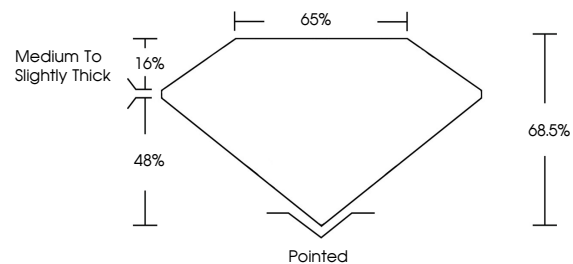

Measurements **8.25 X 5.88 X 4.03 MM**

GRADING RESULTS

Carat Weight **1.71 CARAT**
Color Grade **D**
Clarity Grade **VS 1**

ADDITIONAL GRADING INFORMATION

Polish **EXCELLENT**
Symmetry **EXCELLENT**
Fluorescence **NONE**
Inscription(s) **IGI LG659435316**
Comments: This Laboratory Grown Diamond was created by Chemical Vapor Deposition (CVD) growth process. Type IIa

October 22, 2024
IGI Report No **LG659435316**
CUT CORNERED RECT. MODIFIED BRILLIANT
8.25 X 5.88 X 4.03 MM
Carat Weight **1.71 CARAT**
Color Grade **D**
Clarity Grade **VS 1**
Depth **48.0%**
Table **65%**
Girdle **Medium to Slightly Thick**
Culet **Pointed**
Polish **EXCELLENT**
Symmetry **EXCELLENT**
Fluorescence **NONE**
Inscription(s) **IGI LG659435316**
Comments: This Laboratory Grown Diamond was created by Chemical Vapor Deposition (CVD) growth process. Type IIa

GRADING RESULTS

Carat Weight **1.71 CARAT**
Color Grade **D**
Clarity Grade **VS 1**

ADDITIONAL GRADING INFORMATION

Polish **EXCELLENT**
Symmetry **EXCELLENT**
Fluorescence **NONE**
Inscription(s) **IGI LG659435316**

Comments: This Laboratory Grown Diamond was created by Chemical Vapor Deposition (CVD) growth process. Type IIa

PROPORTIONS

Sample Image Used

CLARITY CHARACTERISTICS

KEY TO SYMBOLS

Red symbols indicate internal characteristics.
Green symbols indicate external characteristics.