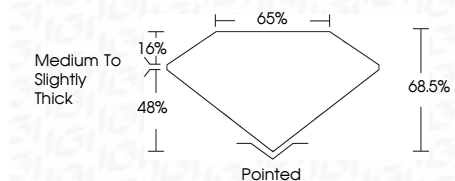

ELECTRONIC COPY

LG659435316
Report verification at igi.org

October 22, 2024
IGI Report Number **LG659435316**
Description **LABORATORY GROWN DIAMOND**
Shape and Cutting Style **CUT CORNERED
RECTANGULAR MODIFIED
BRILLIANT**

Measurements **8.25 X 5.88 X 4.03 MM**

GRADING RESULTS

Carat Weight **1.71 CARAT**
Color Grade **D**
Clarity Grade **VS 1**

ADDITIONAL GRADING INFORMATION

Polish **EXCELLENT**
Symmetry **EXCELLENT**
Fluorescence **NONE**
Inscription(s) **IGI LG659435316**
Comments: This Laboratory Grown Diamond was created by Chemical Vapor Deposition (CVD) growth process. Type IIa

October 22, 2024
IGI Report No **LG659435316**
CUT CORNERED RECT. MODIFIED BRILLIANT
8.25 X 5.88 X 4.03 MM
Carat Weight **1.71 CARAT**
Color Grade **D**
Clarity Grade **VS 1**
Depth **48.0%**
Table **65%**
Girdle **Medium to Slightly Thick**
Culet **Pointed**
Polish **EXCELLENT**
Symmetry **EXCELLENT**
Fluorescence **NONE**
Inscription(s) **IGI LG659435316**
Comments: This Laboratory Grown Diamond was created by Chemical Vapor Deposition (CVD) growth process. Type IIa

LABORATORY GROWN DIAMOND REPORT

October 22, 2024
IGI Report Number **LG659435316**
Description **LABORATORY GROWN DIAMOND**
Shape and Cutting Style **CUT CORNERED RECTANGULAR
MODIFIED BRILLIANT**
Measurements **8.25 X 5.88 X 4.03 MM**