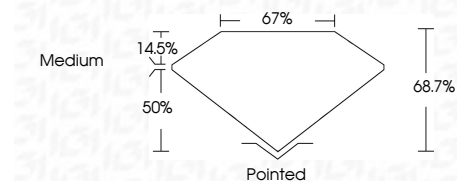

Measurements **7.92 X 5.59 X 3.84 MM**

GRADING RESULTS

Carat Weight **1.50 CARAT**

Color Grade **F**

Clarity Grade **VS 2**

ADDITIONAL GRADING INFORMATION

Polish **EXCELLENT**

Symmetry **EXCELLENT**

Fluorescence **NONE**

Inscription(s) **IGI LG659457328**

Comments: This Laboratory Grown Diamond was created by Chemical Vapor Deposition (CVD) growth process. Type IIa

IGI

October 15, 2024
IGI Report No LG659457328
CUT CORNERED RECT. MODIFIED BRILLIANT
7.92 X 5.59 X 3.84 MM
Carat Weight **1.50 CARAT**
Color Grade **F**
Clarity Grade **VS 2**
Depth **68.7%**
Table **67%**
Girdle **Medium**
Culet **Pointed**
Polish **EXCELLENT**
Symmetry **EXCELLENT**
Fluorescence **NONE**
Inscription(s) **IGI LG659457328**

Shape and Cutting Style **CUT CORNERED RECTANGULAR
MODIFIED BRILLIANT**

Measurements **7.92 X 5.59 X 3.84 MM**

GRADING RESULTS

Carat Weight **1.50 CARAT**

Color Grade **F**

Clarity Grade **VS 2**

ADDITIONAL GRADING INFORMATION