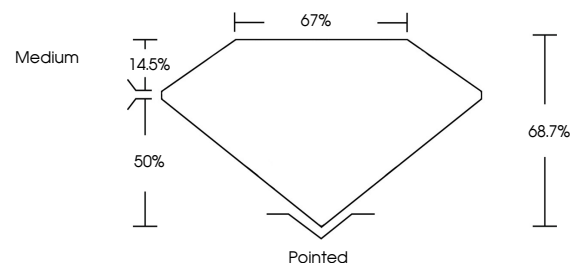

Measurements **7.92 X 5.59 X 3.84 MM**

GRADING RESULTS

Carat Weight **1.50 CARAT**

Color Grade **F**

Clarity Grade **VS 2**

ADDITIONAL GRADING INFORMATION

Polish **EXCELLENT**

Symmetry **EXCELLENT**

Shape and Cutting Style **CUT CORNERED RECTANGULAR
MODIFIED BRILLIANT**

Measurements **7.92 X 5.59 X 3.84 MM**

GRADING RESULTS

Carat Weight **1.50 CARAT**

Color Grade **F**

Clarity Grade **VS 2**

ADDITIONAL GRADING INFORMATION

Polish **EXCELLENT**

Symmetry **EXCELLENT**

Fluorescence **NONE**

Inscription(s) **IGI LG659457328**

Comments: This Laboratory Grown Diamond was created by Chemical Vapor Deposition (CVD) growth process. Type IIa

PROPORTIONS

Sample Image Used

CLARITY CHARACTERISTICS

KEY TO SYMBOLS

Red symbols indicate internal characteristics.
Green symbols indicate external characteristics.

COLOR

D E F G H I J Faint Very Light Light