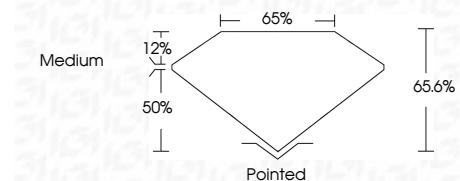

ELECTRONIC COPY

LG659457830
Report verification at igi.org

October 14, 2024
IGI Report Number **LG659457830**
Description **LABORATORY GROWN DIAMOND**
Shape and Cutting Style **CUT CORNERED
RECTANGULAR MODIFIED
BRILLIANT**

Measurements **9.33 X 6.57 X 4.31 MM**

GRADING RESULTS

Carat Weight **2.26 CARATS**
Color Grade **D**
Clarity Grade **VS 1**

ADDITIONAL GRADING INFORMATION

Polish **EXCELLENT**
Symmetry **EXCELLENT**
Fluorescence **NONE**
Inscription(s) **IGI LG659457830**
Comments: This Laboratory Grown Diamond was created by Chemical Vapor Deposition (CVD) growth process. Type IIa

October 14, 2024
IGI Report No **LG659457830**
CUT CORNERED RECT. MODIFIED BRILLIANT
9.33 X 6.57 X 4.31 MM
Carat Weight **2.26 CARATS**
Color Grade **D**
Clarity Grade **VS 1**
Depth **65.6%**
Table **50%**
Girdle **Medium**
Culet **Pointed**
Polish **EXCELLENT**
Symmetry **EXCELLENT**
Fluorescence **NONE**
Inscription(s) **IGI LG659457830**
Comments: This Laboratory Grown Diamond was created by Chemical Vapor Deposition (CVD) growth process. Type IIa

GRADING RESULTS

Carat Weight **2.26 CARATS**
Color Grade **D**
Clarity Grade **VS 1**

ADDITIONAL GRADING INFORMATION

Polish **EXCELLENT**
Symmetry **EXCELLENT**
Fluorescence **NONE**
Inscription(s) **IGI LG659457830**