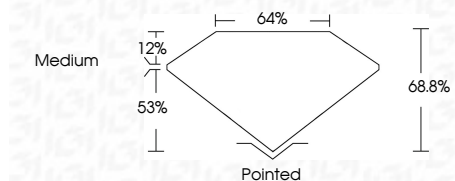

Measurements **7.59 X 4.87 X 3.35 MM**

GRADING RESULTS

Carat Weight **1.07 CARAT**
Color Grade **D**
Clarity Grade **VVS 2**

ADDITIONAL GRADING INFORMATION

Polish **EXCELLENT**
Symmetry **EXCELLENT**
Fluorescence **NONE**
Inscription(s) **IGI LG659461969**
Comments: This Laboratory Grown Diamond was created by Chemical Vapor Deposition (CVD) growth process. Type IIa

October 15, 2024
IGI Report No **LG659461969**
CUT CORNERED RECT. MODIFIED BRILLIANT
7.59 X 4.87 X 3.35 MM
Carat Weight **1.07 CARAT**
Color Grade **D**
Clarity Grade **VVS 2**
Depth **68.8%**
Table **64%**
Girdle **Medium**
Culet **Pointed**
Polish **EXCELLENT**
Symmetry **EXCELLENT**
Fluorescence **NONE**
Inscription(s) **IGI LG659461969**
Comments: This Laboratory Grown Diamond was created by Chemical Vapor Deposition (CVD) growth process. Type IIa

LABORATORY GROWN DIAMOND REPORT

October 15, 2024
IGI Report Number **LG659461969**
Description **LABORATORY GROWN DIAMOND**
Shape and Cutting Style **CUT CORNERED RECTANGULAR
MODIFIED BRILLIANT**
Measurements **7.59 X 4.87 X 3.35 MM**

GRADING RESULTS

Carat Weight **1.07 CARAT**
Color Grade **D**
Clarity Grade **VVS 2**

ADDITIONAL GRADING INFORMATION

Polish **EXCELLENT**
Symmetry **EXCELLENT**
Fluorescence **NONE**
Inscription(s) **IGI LG659461969**