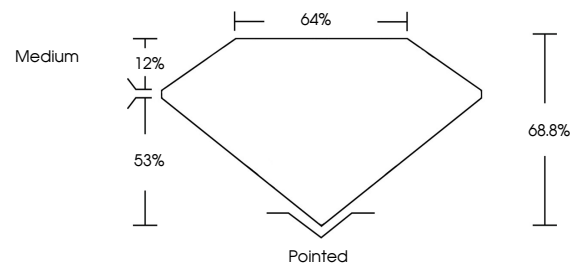

Measurements **7.59 X 4.87 X 3.35 MM**

GRADING RESULTS

Carat Weight **1.07 CARAT**
Color Grade **D**
Clarity Grade **VVS 2**

ADDITIONAL GRADING INFORMATION

Polish **EXCELLENT**
Symmetry **EXCELLENT**
Fluorescence **NONE**
Inscription(s) **IGI LG659461969**
Comments: This Laboratory Grown Diamond was created by Chemical Vapor Deposition (CVD) growth process. Type IIa

October 15, 2024
IGI Report No **LG659461969**
CUT CORNERED RECT. MODIFIED BRILLIANT
7.59 X 4.87 X 3.35 MM
Carat Weight **1.07 CARAT**
Color Grade **D**
Clarity Grade **VVS 2**
Depth **68.8%**
Table **64%**
Girdle **Medium**
Culet **Pointed**
Polish **EXCELLENT**
Symmetry **EXCELLENT**
Fluorescence **NONE**
Inscription(s) **IGI LG659461969**
Comments: This Laboratory Grown Diamond was created by Chemical Vapor Deposition (CVD) growth process. Type IIa

GRADING RESULTS

Carat Weight **1.07 CARAT**
Color Grade **D**
Clarity Grade **VVS 2**

ADDITIONAL GRADING INFORMATION

Polish **EXCELLENT**
Symmetry **EXCELLENT**
Fluorescence **NONE**
Inscription(s) **IGI LG659461969**

Comments: This Laboratory Grown Diamond was created by Chemical Vapor Deposition (CVD) growth process. Type IIa

PROPORTIONS

Sample Image Used

CLARITY CHARACTERISTICS

KEY TO SYMBOLS

Red symbols indicate internal characteristics.
Green symbols indicate external characteristics.