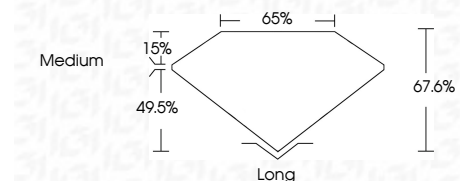

ELECTRONIC COPY

LG659464324
Report verification at igi.org

October 15, 2024
IGI Report Number **LG659464324**
Description **LABORATORY GROWN DIAMOND**
Shape and Cutting Style **EMERALD CUT**
Measurements **8.21 X 5.93 X 4.01 MM**

GRADING RESULTS

Carat Weight **2.02 CARATS**
Color Grade **H**
Clarity Grade **VS 2**

ADDITIONAL GRADING INFORMATION

Polish **EXCELLENT**
Symmetry **EXCELLENT**
Fluorescence **NONE**
Inscription(s) **IGI LG659464324**
Comments: This Laboratory Grown Diamond was created by Chemical Vapor Deposition (CVD) growth process.
Type IIa

October 15, 2024
IGI Report No. **LG659464324**
EMERALD CUT
8.21 X 5.93 X 4.01 MM
Carat Weight **2.02 CARATS**
Color Grade **H**
Clarity Grade **VS 2**
Depth **67.6%**
Table **65%**
Girdle **Medium**
Culet **Long**
Polish **EXCELLENT**
Symmetry **EXCELLENT**
Fluorescence **NONE**
Inscription(s) **IGI LG659464324**
Comments: This Laboratory Grown Diamond was created by Chemical Vapor Deposition (CVD) growth process.
Type IIa

October 15, 2024
IGI Report Number **LG659464324**
Description **LABORATORY GROWN DIAMOND**
Shape and Cutting Style **EMERALD CUT**
Measurements **8.21 X 5.93 X 4.01 MM**

GRADING RESULTS

Carat Weight **2.02 CARATS**
Color Grade **H**
Clarity Grade **VS 2**