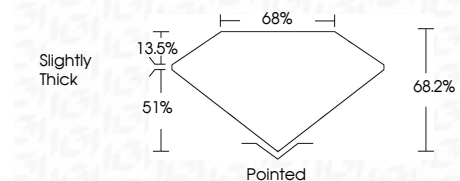

ELECTRONIC COPY

LG660423714
Report verification at igi.org

October 17, 2024
IGI Report Number **LG660423714**
Description **LABORATORY GROWN DIAMOND**
Shape and Cutting Style **CUT CORNERED
RECTANGULAR MODIFIED
BRILLIANT**

Measurements **9.44 X 6.47 X 4.41 MM**

GRADING RESULTS

Carat Weight **2.40 CARATS**
Color Grade **H**
Clarity Grade **VVS 2**

ADDITIONAL GRADING INFORMATION

Polish **EXCELLENT**
Symmetry **EXCELLENT**
Fluorescence **NONE**
Inscription(s) **(IGI) LG660423714**
Comments: This Laboratory Grown Diamond was created by Chemical Vapor Deposition (CVD) growth process. Type IIa

October 17, 2024
IGI Report No **LG660423714**
CUT CORNERED RECT. MODIFIED BRILLIANT
9.44 X 6.47 X 4.41 MM
Carat Weight **2.40 CARATS**
Color Grade **H**
Clarity Grade **VVS 2**
Depth **68.2%**
Table **51%**
Girdle **Slightly Thick**
Culet **Pointed**
Polish **EXCELLENT**
Symmetry **EXCELLENT**
Fluorescence **NONE**
Inscription(s) **(IGI) LG660423714**
Comments: This Laboratory Grown Diamond was created by Chemical Vapor Deposition (CVD) growth process. Type IIa

GRADING RESULTS

Carat Weight **2.40 CARATS**
Color Grade **H**
Clarity Grade **VVS 2**

ADDITIONAL GRADING INFORMATION

Polish **EXCELLENT**
Symmetry **EXCELLENT**
Fluorescence **NONE**
Inscription(s) **(IGI) LG660423714**