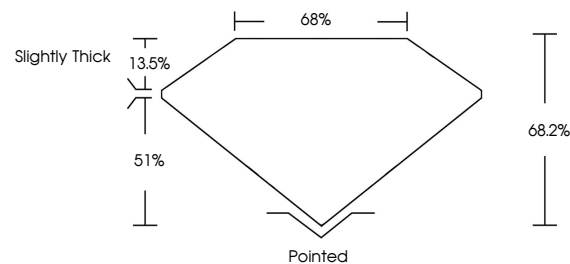

Measurements **9.44 X 6.47 X 4.41 MM**

GRADING RESULTS

Carat Weight **2.40 CARATS**
Color Grade **H**
Clarity Grade **VVS 2**

ADDITIONAL GRADING INFORMATION

Polish **EXCELLENT**
Symmetry **EXCELLENT**
Fluorescence **NONE**
Inscription(s) **(IGI) LG660423714**
Comments: This Laboratory Grown Diamond was created by Chemical Vapor Deposition (CVD) growth process. Type IIa

October 17, 2024
IGI Report No **LG660423714**
CUT CORNERED RECT. MODIFIED BRILLIANT
9.44 X 6.47 X 4.41 MM
Carat Weight **2.40 CARATS**
Color Grade **H**
Clarity Grade **VVS 2**
Depth **68.2%**
Table **51%**
Girdle **Slightly Thick**
Culet **Pointed**
Polish **EXCELLENT**
Symmetry **EXCELLENT**
Fluorescence **NONE**
Inscription(s) **(IGI) LG660423714**
Comments: This Laboratory Grown Diamond was created by Chemical Vapor Deposition (CVD) growth process. Type IIa

GRADING RESULTS

Carat Weight **2.40 CARATS**
Color Grade **H**
Clarity Grade **VVS 2**

ADDITIONAL GRADING INFORMATION

Polish **EXCELLENT**
Symmetry **EXCELLENT**
Fluorescence **NONE**
Inscription(s) **(IGI) LG660423714**

Comments: This Laboratory Grown Diamond was created by Chemical Vapor Deposition (CVD) growth process. Type IIa

PROPORTIONS

Sample Image Used

CLARITY CHARACTERISTICS

KEY TO SYMBOLS

Red symbols indicate internal characteristics.
Green symbols indicate external characteristics.