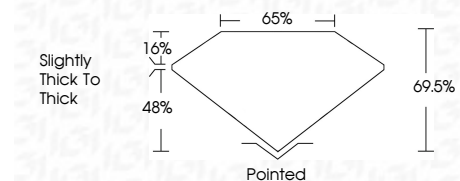

ELECTRONIC COPY

LG660431353
Report verification at igi.org

October 16, 2024
IGI Report Number **LG660431353**
Description **LABORATORY GROWN DIAMOND**
Shape and Cutting Style **CUT CORNERED
RECTANGULAR MODIFIED
BRILLIANT**

Measurements **9.95 X 6.75 X 4.69 MM**

GRADING RESULTS

Carat Weight **2.73 CARATS**
Color Grade **D**
Clarity Grade **VVS 2**

ADDITIONAL GRADING INFORMATION

Polish **EXCELLENT**
Symmetry **EXCELLENT**
Fluorescence **NONE**
Inscription(s) **IGI LG660431353**
Comments: This Laboratory Grown Diamond was created by Chemical Vapor Deposition (CVD) growth process. Type IIa

October 16, 2024
IGI Report No **LG660431353**
CUT CORNERED RECT. MODIFIED BRILLIANT
Carat Weight **2.73 CARATS**
Color Grade **D**
Clarity Grade **VVS 2**
Depth **69.5%**
Table **48%**
Girdle **Slightly thick to Thick**
Culet **Pointed**
Polish **EXCELLENT**
Symmetry **EXCELLENT**
Fluorescence **NONE**
Inscription(s) **IGI LG660431353**
Comments: This Laboratory Grown Diamond was created by Chemical Vapor Deposition (CVD) growth process. Type IIa

GRADING RESULTS

Carat Weight **2.73 CARATS**
Color Grade **D**
Clarity Grade **VVS 2**

ADDITIONAL GRADING INFORMATION

Polish **EXCELLENT**
Symmetry **EXCELLENT**
Fluorescence **NONE**
Inscription(s) **IGI LG660431353**