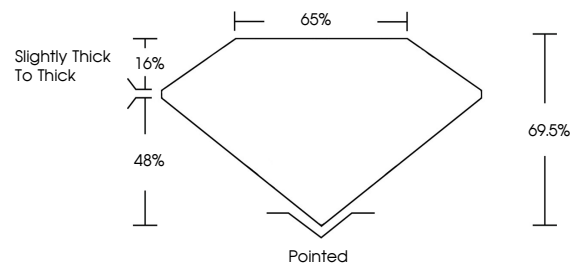

Measurements **9.95 X 6.75 X 4.69 MM**

GRADING RESULTS

Carat Weight **2.73 CARATS**
Color Grade **D**
Clarity Grade **VVS 2**

ADDITIONAL GRADING INFORMATION

Polish **EXCELLENT**
Symmetry **EXCELLENT**
Fluorescence **NONE**
Inscription(s) **IGI LG660431353**
Comments: This Laboratory Grown Diamond was created by Chemical Vapor Deposition (CVD) growth process. Type IIa

GRADING RESULTS

Carat Weight **2.73 CARATS**
Color Grade **D**
Clarity Grade **VVS 2**

ADDITIONAL GRADING INFORMATION

Polish **EXCELLENT**
Symmetry **EXCELLENT**
Fluorescence **NONE**
Inscription(s) **IGI LG660431353**

Comments: This Laboratory Grown Diamond was created by Chemical Vapor Deposition (CVD) growth process. Type IIa

PROPORTIONS

Sample Image Used

CLARITY CHARACTERISTICS

KEY TO SYMBOLS

Red symbols indicate internal characteristics.
Green symbols indicate external characteristics.