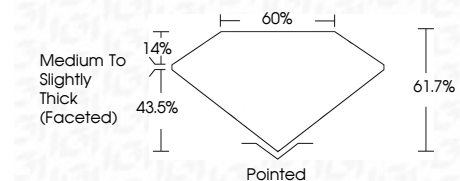

ADDITIONAL GRADING INFORMATION

Polish **EXCELLENT**
Symmetry **EXCELLENT**
Fluorescence **NONE**
Inscription(s) **IGI LG660450545**
Comments: This Laboratory Grown Diamond was created by Chemical Vapor Deposition (CVD) growth process.
Type IIa

IGI

October 17, 2024
IGI Report No. **LG660450545**
PEAR BRILLIANT
9.49 X 5.98 X 3.69 MM
1.24 CARAT
Color Grade **F**
Clarity Grade **VVS 2**
Depth **61.7%**
Table **60%**
Girdle **Medium to Slightly Thick (Faceted)**
Culet **Pointed**
Polish **EXCELLENT**
Symmetry **EXCELLENT**
Fluorescence **NONE**
Inscription(s) **IGI LG660450545**
Comments: This Laboratory Grown Diamond was created by Chemical Vapor Deposition (CVD) growth process.
Type IIa

Certified
SUSTAINABILITY RATED DIAMOND
SCS GLOBAL SERVICES

All certified diamonds come with an individual certificate, **ONLY** available at an accredited retailer

FOR THE SUSTAINABILITY RATED CERTIFICATE, SCAN HERE →