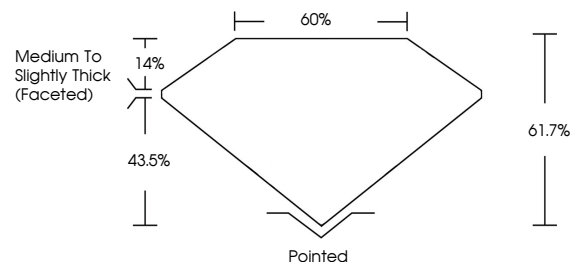

ELECTRONIC COPY

LG660450545
Report verification at igi.org

October 17, 2024
IGI Report Number **LG660450545**
Description **LABORATORY GROWN DIAMOND**
Shape and Cutting Style **PEAR BRILLIANT**
Measurements **9.49 X 5.98 X 3.69 MM**
GRADING RESULTS
Carat Weight **1.24 CARAT**
Color Grade **F**
Clarity Grade **VVS 2**

LABORATORY GROWN DIAMOND REPORT

October 17, 2024
IGI Report Number **LG660450545**
Description **LABORATORY GROWN DIAMOND**
Shape and Cutting Style **PEAR BRILLIANT**
Measurements **9.49 X 5.98 X 3.69 MM**

GRADING RESULTS

Carat Weight **1.24 CARAT**
Color Grade **F**
Clarity Grade **VVS 2**

ADDITIONAL GRADING INFORMATION

Polish **EXCELLENT**
Symmetry **EXCELLENT**
Fluorescence **NONE**
Inscription(s) **IGI LG660450545**

Comments: This Laboratory Grown Diamond was created by Chemical Vapor Deposition (CVD) growth process.
Type IIa

PROPORTIONS

Sample Image Used

CLARITY CHARACTERISTICS

KEY TO SYMBOLS

Red symbols indicate internal characteristics.
Green symbols indicate external characteristics.