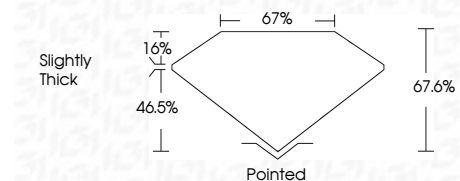

ELECTRONIC COPY

LG660451690
Report verification at igi.org

October 23, 2024
IGI Report Number **LG660451690**
Description **LABORATORY GROWN DIAMOND**
Shape and Cutting Style **CUT CORNERED SQUARE
MODIFIED BRILLIANT**
Measurements **9.12 X 9.05 X 6.12 MM**

GRADING RESULTS
Carat Weight **4.36 CARATS**
Color Grade **D**
Clarity Grade **VVS 1**

ADDITIONAL GRADING INFORMATION
Polish **EXCELLENT**
Symmetry **EXCELLENT**
Fluorescence **NONE**
Inscription(s) **IGI LG660451690**
Comments: This Laboratory Grown Diamond was created by Chemical Vapor Deposition (CVD) growth process. Type IIa

October 23, 2024
IGI Report No. **LG660451690**
CUT CORNERED SQUARE MODIFIED BRILLIANT
9.12 X 9.05 X 6.12 MM
Carat Weight **4.36 CARATS**
Color Grade **D**
Clarity Grade **VVS 1**
Table **16%**
Depth **46.5%**
Girdle **67%**
Culet **Slightly Thick**
Polish **Pointed**
Symmetry **EXCELLENT**
Fluorescence **NONE**
Inscription(s) **IGI LG660451690**
Comments: This Laboratory Grown Diamond was created by Chemical Vapor Deposition (CVD) growth process. Type IIa

GRADING RESULTS
Carat Weight **4.36 CARATS**
Color Grade **D**
Clarity Grade **VVS 1**

ADDITIONAL GRADING INFORMATION
Polish **EXCELLENT**
Symmetry **EXCELLENT**
Fluorescence **NONE**
Inscription(s) **IGI LG660451690**