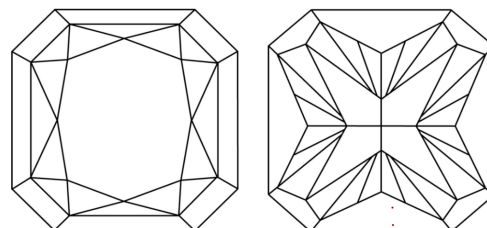

CLARITY CHARACTERISTICS

KEY TO SYMBOLS

Red symbols indicate internal characteristics.
Green symbols indicate external characteristics.