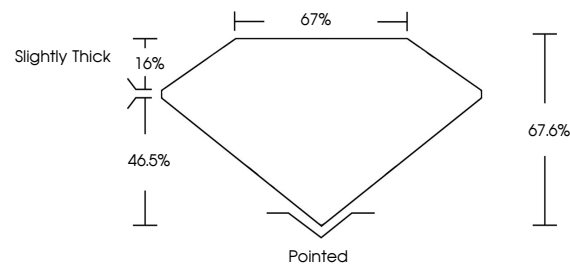

PROPORTIONS