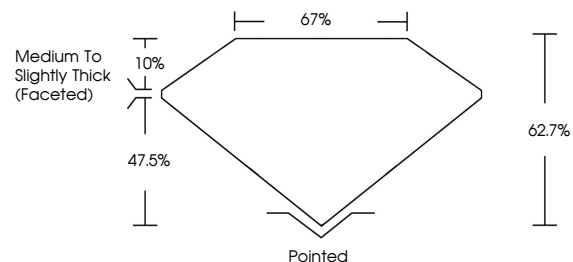

PROPORTIONS