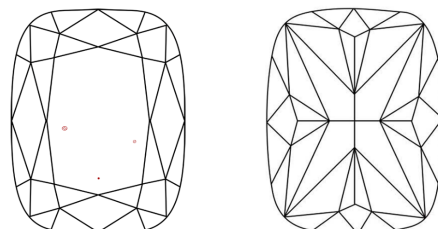

CLARITY CHARACTERISTICS

KEY TO SYMBOLS

Red symbols indicate internal characteristics.
Green symbols indicate external characteristics.