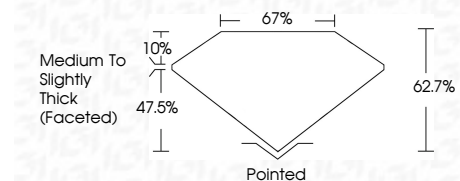

ELECTRONIC COPY

LG660469710
Report verification at igi.org

October 19, 2024
IGI Report Number **LG660469710**
Description **LABORATORY GROWN DIAMOND**
Shape and Cutting Style **CUSHION BRILLIANT**
Measurements **14.61 X 9.63 X 6.04 MM**

GRADING RESULTS
Carat Weight **7.01 CARATS**
Color Grade **F**
Clarity Grade **VS 1**

ADDITIONAL GRADING INFORMATION
Polish **EXCELLENT**
Symmetry **EXCELLENT**
Fluorescence **NONE**
Inscription(s) **LABGROWN (IGI) LG660469710**
Comments: This Laboratory Grown Diamond was created by Chemical Vapor Deposition (CVD) growth process. Type IIa

October 19, 2024
IGI Report No **LG660469710**
CUSHION BRILLIANT
14.61 X 9.63 X 6.04 MM
Carat Weight **7.01 CARATS**
Color Grade **F**
Clarity Grade **VS 1**
Depth **62.7%**
Table **47.5%**
Girdle **Medium to Slightly Thick (Faceted)**
Culet **Pointed**
Polish **EXCELLENT**
Symmetry **EXCELLENT**
Fluorescence **NONE**
Inscription(s) **LABGROWN (IGI) LG660469710**
Comments: This Laboratory Grown Diamond was created by Chemical Vapor Deposition (CVD) growth process. Type IIa

GRADING RESULTS
Carat Weight **7.01 CARATS**
Color Grade **F**
Clarity Grade **VS 1**

ADDITIONAL GRADING INFORMATION
Polish **EXCELLENT**
Symmetry **EXCELLENT**
Fluorescence **NONE**
Inscription(s) **LABGROWN (IGI) LG660469710**