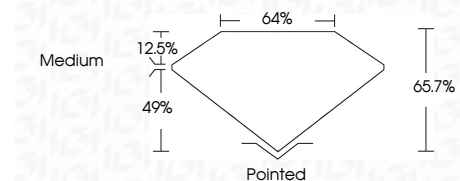

ELECTRONIC COPY

LG662422629
Report verification at igi.org

October 24, 2024
IGI Report Number **LG662422629**
Description **LABORATORY GROWN DIAMOND**

Shape and Cutting Style **CUT CORNERED
RECTANGULAR MODIFIED
BRILLIANT**

Measurements **10.67 X 7.22 X 4.74 MM**

GRADING RESULTS

Carat Weight **3.22 CARATS**
Color Grade **G**
Clarity Grade **VS 1**

ADDITIONAL GRADING INFORMATION

Polish **EXCELLENT**
Symmetry **EXCELLENT**
Fluorescence **NONE**
Inscription(s) **IGI LG662422629**
Comments: This Laboratory Grown Diamond was created by Chemical Vapor Deposition (CVD) growth process. Type IIa

October 24, 2024
IGI Report No **LG662422629**
CUT CORNERED RECT. MODIFIED BRILLIANT
10.67 X 7.22 X 4.74 MM
Carat Weight **3.22 CARATS**
Color Grade **G**
Clarity Grade **VS 1**
Depth **65.7%**
Table **49%**
Girdle **Medium**
Culet **Pointed**
Polish **EXCELLENT**
Symmetry **EXCELLENT**
Fluorescence **NONE**
Inscription(s) **IGI LG662422629**
Comments: This Laboratory Grown Diamond was created by Chemical Vapor Deposition (CVD) growth process. Type IIa

GRADING RESULTS

Carat Weight **3.22 CARATS**
Color Grade **G**
Clarity Grade **VS 1**

ADDITIONAL GRADING INFORMATION

Polish **EXCELLENT**
Symmetry **EXCELLENT**
Fluorescence **NONE**
Inscription(s) **IGI LG662422629**