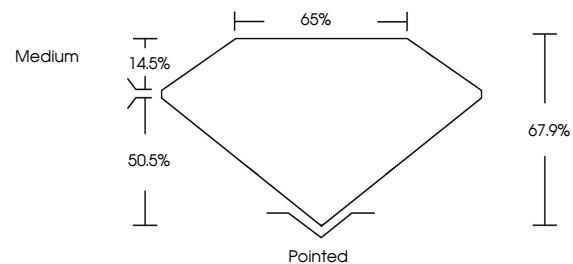

Measurements **9.24 X 6.23 X 4.23 MM**

GRADING RESULTS

Carat Weight **2.08 CARATS**
Color Grade **D**
Clarity Grade **VS 1**

ADDITIONAL GRADING INFORMATION

Polish **EXCELLENT**
Symmetry **EXCELLENT**
Fluorescence **NONE**
Inscription(s) **IGI LG662424074**
Comments: This Laboratory Grown Diamond was created by Chemical Vapor Deposition (CVD) growth process. Type IIa

October 24, 2024
IGI Report No **LG662424074**
CUT CORNERED RECT. MODIFIED BRILLIANT
9.24 X 6.23 X 4.23 MM
Carat Weight **2.08 CARATS**
Color Grade **D**
Clarity Grade **VS 1**
Depth **67.9%**
Table **65%**
Girdle **Medium**
Culet **Pointed**
Polish **EXCELLENT**
Symmetry **EXCELLENT**
Fluorescence **NONE**
Inscription(s) **IGI LG662424074**
Comments: This Laboratory Grown Diamond was created by Chemical Vapor Deposition (CVD) growth process. Type IIa

GRADING RESULTS

Carat Weight **2.08 CARATS**
Color Grade **D**
Clarity Grade **VS 1**

ADDITIONAL GRADING INFORMATION

Polish **EXCELLENT**
Symmetry **EXCELLENT**
Fluorescence **NONE**
Inscription(s) **IGI LG662424074**

Comments: This Laboratory Grown Diamond was created by Chemical Vapor Deposition (CVD) growth process. Type IIa

PROPORTIONS

Sample Image Used

CLARITY CHARACTERISTICS

KEY TO SYMBOLS

Red symbols indicate internal characteristics.
Green symbols indicate external characteristics.