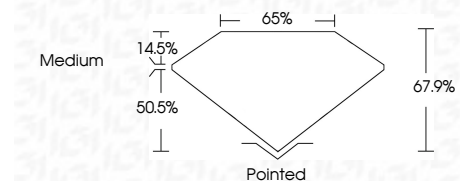

ELECTRONIC COPY

LG662424074
Report verification at igi.org

October 24, 2024
IGI Report Number **LG662424074**
Description **LABORATORY GROWN DIAMOND**
Shape and Cutting Style **CUT CORNERED
RECTANGULAR MODIFIED
BRILLIANT**

Measurements **9.24 X 6.23 X 4.23 MM**

GRADING RESULTS

Carat Weight **2.08 CARATS**
Color Grade **D**
Clarity Grade **VS 1**

ADDITIONAL GRADING INFORMATION

Polish **EXCELLENT**
Symmetry **EXCELLENT**
Fluorescence **NONE**
Inscription(s) **IGI LG662424074**
Comments: This Laboratory Grown Diamond was created by Chemical Vapor Deposition (CVD) growth process. Type IIa

October 24, 2024
IGI Report No **LG662424074**
CUT CORNERED RECT. MODIFIED BRILLIANT
9.24 X 6.23 X 4.23 MM
Carat Weight **2.08 CARATS**
Color Grade **D**
Clarity Grade **VS 1**
Depth **67.9%**
Table **65%**
Girdle **Medium**
Culet **Pointed**
Polish **EXCELLENT**
Symmetry **EXCELLENT**
Fluorescence **NONE**
Inscription(s) **IGI LG662424074**
Comments: This Laboratory Grown Diamond was created by Chemical Vapor Deposition (CVD) growth process. Type IIa

LABORATORY GROWN DIAMOND REPORT

October 24, 2024
IGI Report Number **LG662424074**
Description **LABORATORY GROWN DIAMOND**
Shape and Cutting Style **CUT CORNERED RECTANGULAR
MODIFIED BRILLIANT**
Measurements **9.24 X 6.23 X 4.23 MM**