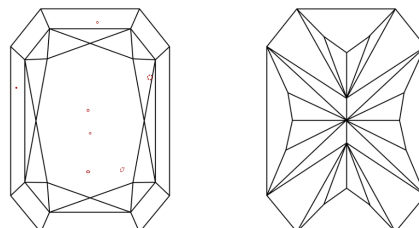

CLARITY CHARACTERISTICS

KEY TO SYMBOLS

Red symbols indicate internal characteristics.
Green symbols indicate external characteristics.

COLOR

D E F G H I J Faint Very Light Light

CLARITY

IF	VS¹⁻²	VS¹⁻²	SI¹⁻²	I¹⁻³
Internally Flawless	Very Very Slightly Included	Very Slightly Included	Slightly Included	Included