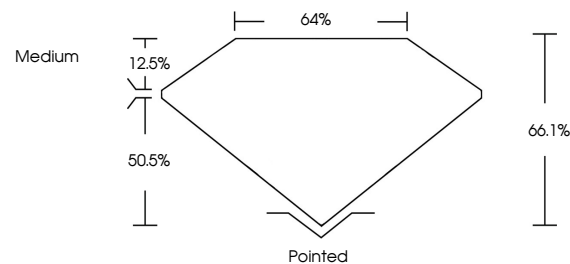

Measurements **9.59 X 6.79 X 4.49 MM**

GRADING RESULTS

Carat Weight **2.48 CARATS**
Color Grade **E**
Clarity Grade **VVS 2**

ADDITIONAL GRADING INFORMATION

Polish **EXCELLENT**
Symmetry **EXCELLENT**
Fluorescence **NONE**
Inscription(s) **IGI LG662441607**
Comments: This Laboratory Grown Diamond was created by Chemical Vapor Deposition (CVD) growth process. Type IIa

October 24, 2024
IGI Report No **LG662441607**
CUT CORNERED RECT. MODIFIED BRILLIANT
2.48 CARATS
E
Carat Weight **2.48 CARATS**
Color Grade **E**
Clarity Grade **VVS 2**
Depth **66.1%**
Table **50.5%**
Girdle **Medium**
Culet **Pointed**
Polish **EXCELLENT**
Symmetry **EXCELLENT**
Fluorescence **NONE**
Inscription(s) **IGI LG662441607**
Comments: This Laboratory Grown Diamond was created by Chemical Vapor Deposition (CVD) growth process. Type IIa

GRADING RESULTS

Carat Weight **2.48 CARATS**
Color Grade **E**
Clarity Grade **VVS 2**

ADDITIONAL GRADING INFORMATION

Polish **EXCELLENT**
Symmetry **EXCELLENT**
Fluorescence **NONE**
Inscription(s) **IGI LG662441607**

Comments: This Laboratory Grown Diamond was created by Chemical Vapor Deposition (CVD) growth process. Type IIa

PROPORTIONS

Sample Image Used

CLARITY CHARACTERISTICS

KEY TO SYMBOLS

Red symbols indicate internal characteristics.
Green symbols indicate external characteristics.