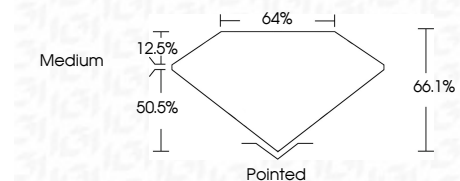

Measurements **9.59 X 6.79 X 4.49 MM**

GRADING RESULTS

Carat Weight **2.48 CARATS**
Color Grade **E**
Clarity Grade **VVS 2**

ADDITIONAL GRADING INFORMATION

Polish **EXCELLENT**
Symmetry **EXCELLENT**
Fluorescence **NONE**
Inscription(s) **IGI LG662441607**
Comments: This Laboratory Grown Diamond was created by Chemical Vapor Deposition (CVD) growth process. Type IIa

October 24, 2024
IGI Report No **LG662441607**
CUT CORNERED RECT. MODIFIED BRILLIANT
2.48 CARATS
E
Carat Weight **2.48 CARATS**
Color Grade **E**
Clarity Grade **VVS 2**
Depth **66.1%**
Table **50.5%**
Girdle **Medium**
Culet **Pointed**
Polish **EXCELLENT**
Symmetry **EXCELLENT**
Fluorescence **NONE**
Inscription(s) **IGI LG662441607**
Comments: This Laboratory Grown Diamond was created by Chemical Vapor Deposition (CVD) growth process. Type IIa

LABORATORY GROWN DIAMOND REPORT

October 24, 2024
IGI Report Number **LG662441607**
Description **LABORATORY GROWN DIAMOND**
Shape and Cutting Style **CUT CORNERED RECTANGULAR
MODIFIED BRILLIANT**
Measurements **9.59 X 6.79 X 4.49 MM**

GRADING RESULTS

Carat Weight **2.48 CARATS**
Color Grade **E**
Clarity Grade **VVS 2**

ADDITIONAL GRADING INFORMATION

Polish **EXCELLENT**
Symmetry **EXCELLENT**
Fluorescence **NONE**
Inscription(s) **IGI LG662441607**