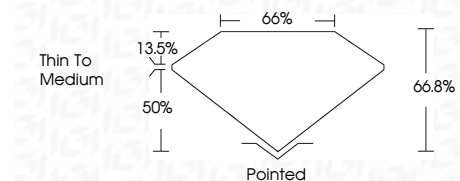

ELECTRONIC COPY

LG662447740
Report verification at igi.org

October 26, 2024
IGI Report Number **LG662447740**
Description **LABORATORY GROWN DIAMOND**

Shape and Cutting Style **CUT CORNERED
RECTANGULAR MODIFIED
BRILLIANT**

Measurements **8.35 X 5.57 X 3.72 MM**

GRADING RESULTS

Carat Weight **1.46 CARAT**
Color Grade **E**
Clarity Grade **VVS 2**

ADDITIONAL GRADING INFORMATION

Polish **EXCELLENT**
Symmetry **EXCELLENT**
Fluorescence **NONE**
Inscription(s) **IGI LG662447740**
Comments: This Laboratory Grown Diamond was created by Chemical Vapor Deposition (CVD) growth process. Type IIa

October 26, 2024
IGI Report No **LG662447740**
CUT CORNERED RECT. MODIFIED BRILLIANT
8.35 X 5.57 X 3.72 MM
Carat Weight **1.46 CARAT**
Color Grade **E**
Clarity Grade **VVS 2**
Depth **66.8%**
Table **65%**
Girdle **Thin To Medium**
Culet **Pointed**
Polish **EXCELLENT**
Symmetry **EXCELLENT**
Fluorescence **NONE**
Inscription(s) **IGI LG662447740**
Comments: This Laboratory Grown Diamond was created by Chemical Vapor Deposition (CVD) growth process. Type IIa

LABORATORY GROWN DIAMOND REPORT

October 26, 2024
IGI Report Number **LG662447740**
Description **LABORATORY GROWN DIAMOND**
Shape and Cutting Style **CUT CORNERED RECTANGULAR
MODIFIED BRILLIANT**
Measurements **8.35 X 5.57 X 3.72 MM**