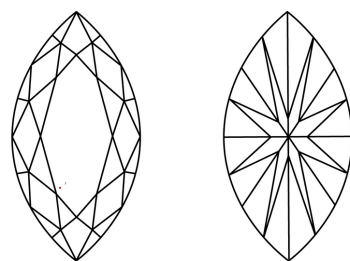

LABORATORY GROWN DIAMOND REPORT

November 8, 2024
IGI Report Number **LG662480106**
Description **LABORATORY GROWN DIAMOND**
Shape and Cutting Style **MARQUISE BRILLIANT**
Measurements **15.38 X 8.30 X 5.27 MM**

GRADING RESULTS

Carat Weight **4.01 CARATS**
Color Grade **E**
Clarity Grade **VVS 2**

ADDITIONAL GRADING INFORMATION

Polish **EXCELLENT**
Symmetry **EXCELLENT**
Fluorescence **NONE**
Inscription(s) **IGI LG662480106**

Comments: This Laboratory Grown Diamond was created by Chemical Vapor Deposition (CVD) growth process. Type IIa

PROPORTIONS

Sample Image Used

CLARITY CHARACTERISTICS

KEY TO SYMBOLS

Red symbols indicate internal characteristics.
Green symbols indicate external characteristics.