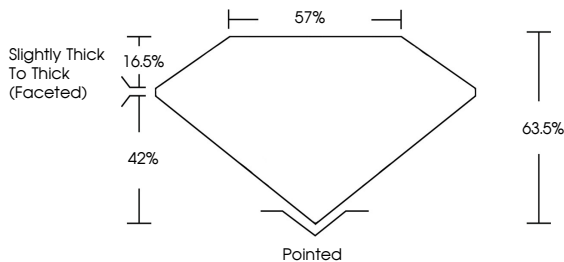

GRADING RESULTS

Carat Weight **4.01 CARATS**
Color Grade **E**
Clarity Grade **VVS 2**

ADDITIONAL GRADING INFORMATION

Polish **EXCELLENT**
Symmetry **EXCELLENT**
Fluorescence **NONE**
Inscription(s) **IGI LG662480106**

Comments: This Laboratory Grown Diamond was created by Chemical Vapor Deposition (CVD) growth process. Type IIa

PROPORTIONS

Sample Image Used

CLARITY CHARACTERISTICS

KEY TO SYMBOLS

Red symbols indicate internal characteristics.
Green symbols indicate external characteristics.