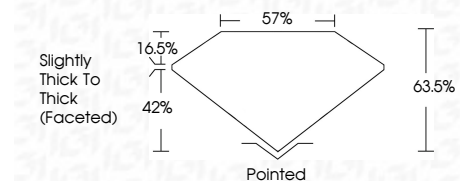

ELECTRONIC COPY

LG662480106
Report verification at igi.org

November 8, 2024
IGI Report Number **LG662480106**
Description **LABORATORY GROWN DIAMOND**
Shape and Cutting Style **MARQUISE BRILLIANT**
Measurements **15.38 X 8.30 X 5.27 MM**

GRADING RESULTS

Carat Weight **4.01 CARATS**
Color Grade **E**
Clarity Grade **VVS 2**

ADDITIONAL GRADING INFORMATION

Polish **EXCELLENT**
Symmetry **EXCELLENT**
Fluorescence **NONE**
Inscription(s) **IGI LG662480106**
Comments: This Laboratory Grown Diamond was created by Chemical Vapor Deposition (CVD) growth process. Type IIa

November 8, 2024
IGI Report No LG662480106
MARQUISE BRILLIANT
15.38 X 8.30 X 5.27 MM
Carat Weight **4.01 CARATS**
Color Grade **E**
Clarity Grade **VVS 2**
Depth **63.5%**
Table **67%**
Girdle **Slightly Thick To Thick (Faceted)**
Culet **Pointed**
Polish **EXCELLENT**
Symmetry **EXCELLENT**
Fluorescence **NONE**
Inscription(s) **IGI LG662480106**
Comments: This Laboratory Grown Diamond was created by Chemical Vapor Deposition (CVD) growth process. Type IIa

GRADING RESULTS

Carat Weight **4.01 CARATS**
Color Grade **E**
Clarity Grade **VVS 2**

ADDITIONAL GRADING INFORMATION

Polish **EXCELLENT**
Symmetry **EXCELLENT**
Fluorescence **NONE**
Inscription(s) **IGI LG662480106**