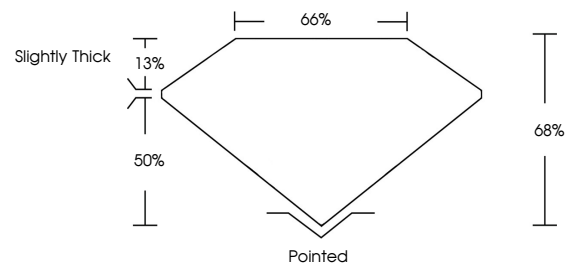

October 27, 2024
IGI Report No. **LG662485626**
CUT CORNERED RECT. MODIFIED BRILLIANT
10.08 X 7.01 X 4.77 MM
Carat Weight **2.95 CARATS**
Color Grade **E**
Clarity Grade **VS 2**
Depth **68%**
Table **50%**
Girdle **Slightly Thick**
Culet **Pointed**
Polish **EXCELLENT**
Symmetry **EXCELLENT**
Fluorescence **NONE**
Inscription(s) **IGI LG662485626**
Comments: This Laboratory Grown Diamond was created by Chemical Vapor Deposition (CVD) growth process. Type IIa

GRADING RESULTS

Carat Weight **2.95 CARATS**
Color Grade **E**
Clarity Grade **VS 2**

ADDITIONAL GRADING INFORMATION

Polish **EXCELLENT**
Symmetry **EXCELLENT**
Fluorescence **NONE**
Inscription(s) **IGI LG662485626**

Comments: This Laboratory Grown Diamond was created by Chemical Vapor Deposition (CVD) growth process. Type IIa

PROPORTIONS

Sample Image Used

CLARITY CHARACTERISTICS

KEY TO SYMBOLS

Red symbols indicate internal characteristics.
Green symbols indicate external characteristics.