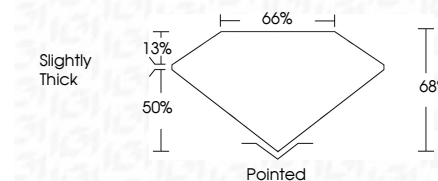

ELECTRONIC COPY

LG662485626
Report verification at igi.org

October 27, 2024
IGI Report Number **LG662485626**
Description **LABORATORY GROWN DIAMOND**
Shape and Cutting Style **CUT CORNERED
RECTANGULAR MODIFIED
BRILLIANT**
Measurements **10.08 X 7.01 X 4.77 MM**

GRADING RESULTS

Carat Weight **2.95 CARATS**
Color Grade **E**
Clarity Grade **VS 2**

ADDITIONAL GRADING INFORMATION

Polish **EXCELLENT**
Symmetry **EXCELLENT**
Fluorescence **NONE**
Inscription(s) **IGI LG662485626**
Comments: This Laboratory Grown Diamond was created by Chemical Vapor Deposition (CVD) growth process. Type IIa

October 27, 2024
IGI Report No. **LG662485626**
CUT CORNERED RECT. MODIFIED BRILLIANT
10.08 X 7.01 X 4.77 MM
Carat Weight **2.95 CARATS**
Color Grade **E**
Clarity Grade **VS 2**
Depth **68%**
Table **50%**
Girdle **Slightly Thick**
Culet **Pointed**
Polish **EXCELLENT**
Symmetry **EXCELLENT**
Fluorescence **NONE**
Inscription(s) **IGI LG662485626**
Comments: This Laboratory Grown Diamond was created by Chemical Vapor Deposition (CVD) growth process. Type IIa

LABORATORY GROWN DIAMOND REPORT

October 27, 2024
IGI Report Number **LG662485626**
Description **LABORATORY GROWN DIAMOND**
Shape and Cutting Style **CUT CORNERED RECTANGULAR
MODIFIED BRILLIANT**
Measurements **10.08 X 7.01 X 4.77 MM**