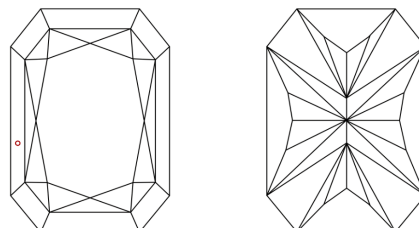

CLARITY CHARACTERISTICS

KEY TO SYMBOLS

Red symbols indicate internal characteristics.
Green symbols indicate external characteristics.

COLOR

D E F G H I J Faint Very Light Light

CLARITY

IF	VS¹⁻²	VS¹⁻²	SI¹⁻²	I¹⁻³
Internally Flawless	Very Very Slightly Included	Very Slightly Included	Slightly Included	Included