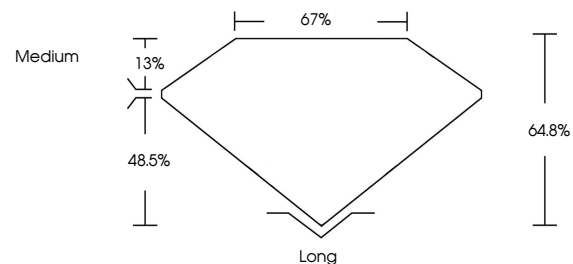

November 11, 2024
IGI Report No. LG662488396
EMERALD CUT
2.80 CARATS **F**
Carat Weight **VVS 2**
Color Grade **64.8%**
Depth **67%**
Table **Medium**
Girdle **Long**
Culet **EXCELLENT**
Polish **EXCELLENT**
Symmetry **NONE**
Fluorescence **NONE**
Inscription(s) **IGI LG662488396**

GRADING RESULTS

Carat Weight **2.80 CARATS**
Color Grade **F**
Clarity Grade **VVS 2**

ADDITIONAL GRADING INFORMATION

Polish **EXCELLENT**
Symmetry **EXCELLENT**
Fluorescence **NONE**
Inscription(s) **IGI LG662488396**

Comments: This Laboratory Grown Diamond was created by Chemical Vapor Deposition (CVD) growth process. Type IIa

PROPORTIONS

Sample Image Used

CLARITY CHARACTERISTICS

KEY TO SYMBOLS

Red symbols indicate internal characteristics.
Green symbols indicate external characteristics.