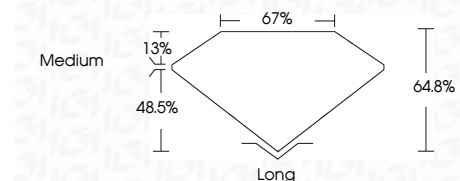

ELECTRONIC COPY

LG662488396
Report verification at igi.org

November 11, 2024
IGI Report Number **LG662488396**
Description **LABORATORY GROWN DIAMOND**
Shape and Cutting Style **EMERALD CUT**
Measurements **9.54 X 6.82 X 4.42 MM**

GRADING RESULTS

Carat Weight **2.80 CARATS**
Color Grade **F**
Clarity Grade **VVS 2**

ADDITIONAL GRADING INFORMATION

Polish **EXCELLENT**
Symmetry **EXCELLENT**
Fluorescence **NONE**
Inscription(s) **IGI LG662488396**
Comments: This Laboratory Grown Diamond was created by Chemical Vapor Deposition (CVD) growth process. Type IIa

November 11, 2024
IGI Report No. LG662488396
EMERALD CUT
2.80 CARATS **F**
Carat Weight **VVS 2**
Color Grade **64.8%**
Depth **67%**
Table **Medium**
Girdle **Long**
Culet **EXCELLENT**
Polish **EXCELLENT**
Symmetry **NONE**
Fluorescence **NONE**
Inscription(s) **IGI LG662488396**

GRADING RESULTS

Carat Weight **2.80 CARATS**
Color Grade **F**
Clarity Grade **VVS 2**

ADDITIONAL GRADING INFORMATION

Polish **EXCELLENT**
Symmetry **EXCELLENT**
Fluorescence **NONE**
Inscription(s) **IGI LG662488396**