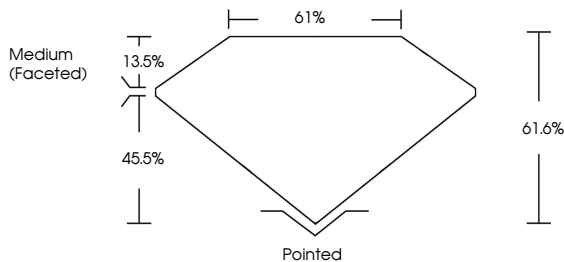

PROPORTIONS