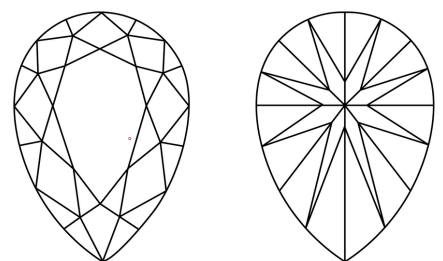

CLARITY CHARACTERISTICS

KEY TO SYMBOLS
Red symbols indicate internal characteristics.
Green symbols indicate external characteristics.

COLOR

D	E	F	G	H	I	J	Faint	Very Light	Light

CLARITY

IF	VS¹⁻²	VS¹⁻²	SI¹⁻²	I¹⁻³
Internally Flawless	Very Very Slightly Included	Very Slightly Included	Slightly Included	Included