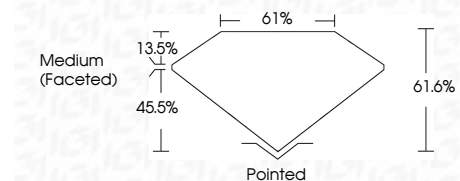

**ELECTRONIC COPY**

LG665402138  
Report verification at igi.org

November 14, 2024  
IGI Report Number **LG665402138**  
Description **LABORATORY GROWN DIAMOND**  
Shape and Cutting Style **PEAR BRILLIANT**  
Measurements **12.97 X 8.20 X 5.05 MM**

**GRADING RESULTS**  
Carat Weight **3.09 CARATS**  
Color Grade **D**  
Clarity Grade **VS 1**

**ADDITIONAL GRADING INFORMATION**  
Polish **EXCELLENT**  
Symmetry **EXCELLENT**  
Fluorescence **NONE**  
Inscription(s) **IGI LG665402138**  
Comments: This Laboratory Grown Diamond was created by Chemical Vapor Deposition (CVD) growth process. Type IIa

November 14, 2024  
IGI Report No **LG665402138**  
**PEAR BRILLIANT**  
12.97 X 8.20 X 5.05 MM  
3.09 CARATS  
D  
VS 1  
61.6%  
61%  
Medium (Faceted)  
Pointed  
EXCELLENT  
EXCELLENT  
NONE  
IGI LG665402138  
Comments: This Laboratory Grown Diamond was created by Chemical Vapor Deposition (CVD) growth process. Type IIa

**GRADING RESULTS**  
Carat Weight **3.09 CARATS**  
Color Grade **D**  
Clarity Grade **VS 1**

**ADDITIONAL GRADING INFORMATION**  
Polish **EXCELLENT**  
Symmetry **EXCELLENT**  
Fluorescence **NONE**  
Inscription(s) **IGI LG665402138**