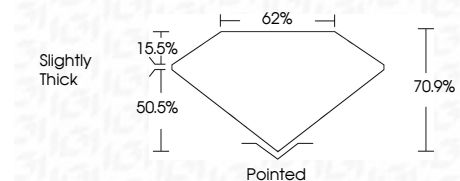

ELECTRONIC COPY

LG665422068
Report verification at igi.org

November 22, 2024
IGI Report Number **LG665422068**
Description **LABORATORY GROWN DIAMOND**
Shape and Cutting Style **CUT CORNERED
RECTANGULAR MODIFIED
BRILLIANT**

Measurements **9.45 X 6.42 X 4.55 MM**

GRADING RESULTS

Carat Weight **2.44 CARATS**
Color Grade **D**
Clarity Grade **VVS 1**

ADDITIONAL GRADING INFORMATION

Polish **EXCELLENT**
Symmetry **EXCELLENT**
Fluorescence **NONE**
Inscription(s) **IGI LG665422068**
Comments: This Laboratory Grown Diamond was created by Chemical Vapor Deposition (CVD) growth process. Type IIa

November 22, 2024
IGI Report No **LG665422068**
CUT CORNERED RECT. MODIFIED BRILLIANT
9.45 X 6.42 X 4.55 MM
Carat Weight **2.44 CARATS**
Color Grade **D**
Clarity Grade **VVS 1**
Depth **50.5%**
Table **15.5%**
Girdle **Slightly Thick**
Culet **Pointed**
Polish **EXCELLENT**
Symmetry **EXCELLENT**
Fluorescence **NONE**
Inscription(s) **IGI LG665422068**
Comments: This Laboratory Grown Diamond was created by Chemical Vapor Deposition (CVD) growth process. Type IIa

GRADING RESULTS

Carat Weight **2.44 CARATS**
Color Grade **D**
Clarity Grade **VVS 1**

ADDITIONAL GRADING INFORMATION

Polish **EXCELLENT**
Symmetry **EXCELLENT**
Fluorescence **NONE**
Inscription(s) **IGI LG665422068**