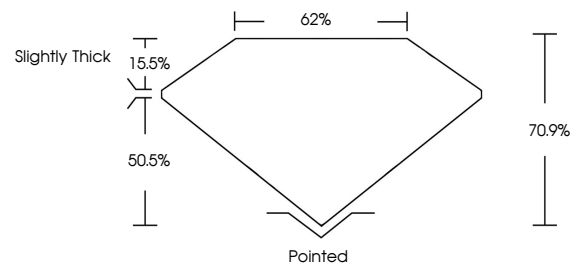

Measurements **9.45 X 6.42 X 4.55 MM**

GRADING RESULTS

Carat Weight **2.44 CARATS**
Color Grade **D**
Clarity Grade **VVS 1**

ADDITIONAL GRADING INFORMATION

Polish **EXCELLENT**
Symmetry **EXCELLENT**
Fluorescence **NONE**
Inscription(s) **IGI LG665422068**
Comments: This Laboratory Grown Diamond was created by Chemical Vapor Deposition (CVD) growth process. Type IIa

November 22, 2024
IGI Report No **LG665422068**
CUT CORNERED RECT. MODIFIED BRILLIANT
9.45 X 6.42 X 4.55 MM
Carat Weight **2.44 CARATS**
Color Grade **D**
Clarity Grade **VVS 1**
Depth **50.5%**
Table **15.5%**
Girdle **Slightly Thick**
Culet **Pointed**
Polish **EXCELLENT**
Symmetry **EXCELLENT**
Fluorescence **NONE**
Inscription(s) **IGI LG665422068**
Comments: This Laboratory Grown Diamond was created by Chemical Vapor Deposition (CVD) growth process. Type IIa

GRADING RESULTS

Carat Weight **2.44 CARATS**
Color Grade **D**
Clarity Grade **VVS 1**

ADDITIONAL GRADING INFORMATION

Polish **EXCELLENT**
Symmetry **EXCELLENT**
Fluorescence **NONE**
Inscription(s) **IGI LG665422068**

Comments: This Laboratory Grown Diamond was created by Chemical Vapor Deposition (CVD) growth process. Type IIa

PROPORTIONS

CLARITY CHARACTERISTICS

KEY TO SYMBOLS

Red symbols indicate internal characteristics.
Green symbols indicate external characteristics.