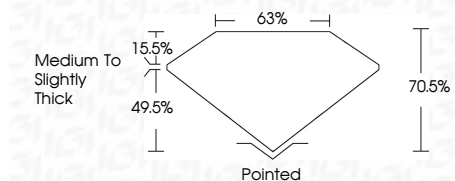

ELECTRONIC COPY

LG665424512
Report verification at igi.org

November 28, 2024
IGI Report Number **LG665424512**
Description **LABORATORY GROWN DIAMOND**
Shape and Cutting Style **CUT CORNERED
RECTANGULAR MODIFIED
BRILLIANT**
Measurements **11.66 X 8.08 X 5.70 MM**

GRADING RESULTS

Carat Weight **5.03 CARATS**
Color Grade **FANCY INTENSE YELLOW**
Clarity Grade **VS 2**

ADDITIONAL GRADING INFORMATION

Polish **EXCELLENT**
Symmetry **EXCELLENT**
Fluorescence **SLIGHT**
Inscription(s) **IGI LG665424512**
Comments: This Laboratory Grown Diamond was created by Chemical Vapor Deposition (CVD) growth process.

November 28, 2024
IGI Report No **LG665424512**
CUT CORNERED RECT. MODIFIED BRILLIANT
5.03 CARATS
Carat Weight **FANCY INTENSE YELLOW**
Color Grade **VS 2**
Clarity Grade **70.6%**
Depth **63%**
Table
Girdle
Medium to Slightly Thick
Culet
Polish **Pointed**
Symmetry **EXCELLENT**
Fluorescence **SLIGHT**
Inscription(s) **IGI LG665424512**

GRADING RESULTS

Carat Weight **5.03 CARATS**
Color Grade **FANCY INTENSE YELLOW**
Clarity Grade **VS 2**

ADDITIONAL GRADING INFORMATION

Polish **EXCELLENT**
Symmetry **EXCELLENT**
Fluorescence **SLIGHT**
Inscription(s) **IGI LG665424512**