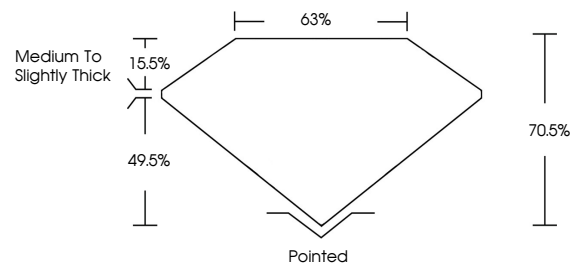

November 28, 2024
IGI Report No **LG665424512**
CUT CORNERED RECT. MODIFIED BRILLIANT
5.03 CARATS
Carat Weight **FANCY INTENSE YELLOW**
Color Grade **VS 2**
Clarity Grade **70.6%**
Depth **63%**
Table
Girdle
Medium to Slightly Thick
Culet
Polish **Pointed**
Symmetry **EXCELLENT**
Fluorescence **SLIGHT**
Inscription(s) **IGI LG665424512**

GRADING RESULTS

Carat Weight **5.03 CARATS**
Color Grade **FANCY INTENSE YELLOW**
Clarity Grade **VS 2**

ADDITIONAL GRADING INFORMATION

Polish **EXCELLENT**
Symmetry **EXCELLENT**
Fluorescence **SLIGHT**
Inscription(s) **IGI LG665424512**

Comments: This Laboratory Grown Diamond was created by Chemical Vapor Deposition (CVD) growth process.

PROPORTIONS

Sample Image Used

CLARITY CHARACTERISTICS

KEY TO SYMBOLS

Red symbols indicate internal characteristics.
Green symbols indicate external characteristics.