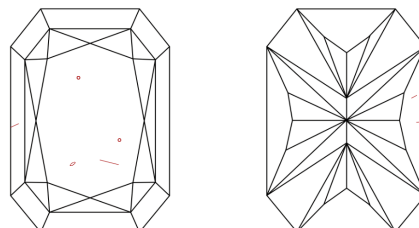

CLARITY CHARACTERISTICS

KEY TO SYMBOLS

Red symbols indicate internal characteristics.
Green symbols indicate external characteristics.

COLOR

D E F G H I J Faint Very Light Light

CLARITY

IF VS¹⁻² VS¹⁻² SI¹⁻² I¹⁻³

Internally Flawless Very Very Slightly Included Very Slightly Included Slightly Included Included