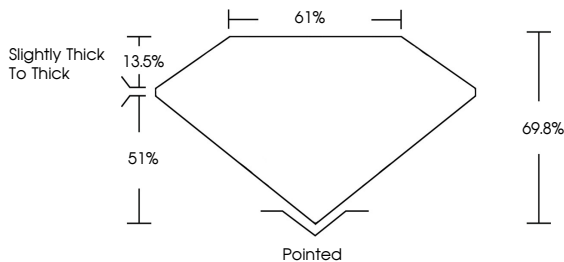

PROPORTIONS