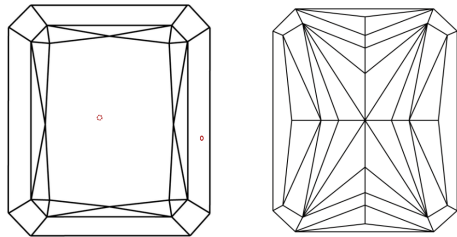

CLARITY CHARACTERISTICS

KEY TO SYMBOLS
Red symbols indicate internal characteristics.
Green symbols indicate external characteristics.