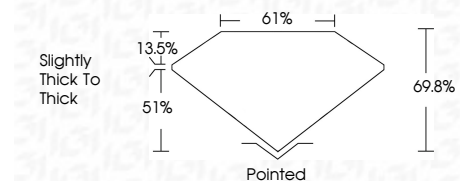

Measurements **8.44 X 6.02 X 4.20 MM**

GRADING RESULTS
Carat Weight **1.97 CARAT**
Color Grade **FANCY VIVID YELLOW**
Clarity Grade **VS 2**

ADDITIONAL GRADING INFORMATION
Polish **EXCELLENT**
Symmetry **EXCELLENT**
Fluorescence **NONE**
Inscription(s) **IGI LG665459528**

Comments: This Laboratory Grown Diamond was created by Chemical Vapor Deposition (CVD) growth process.

November 26, 2024
IGI Report No **LG665459528**
CUT CORNERED RECT. MODIFIED BRILLIANT
8.44 X 6.02 X 4.20 MM
Carat Weight **1.97 CARAT**
Color Grade **FANCY VIVID YELLOW**
Clarity Grade **VS 2**
Depth **69.8%**
Table **61%**
Girdle **Slightly thick to thick**
Culet **Pointed**
Polish **EXCELLENT**
Symmetry **EXCELLENT**
Fluorescence **NONE**
Inscription(s) **IGI LG665459528**
Comments: This Laboratory Grown Diamond was created by Chemical Vapor Deposition (CVD) growth process.

November 26, 2024
IGI Report Number **LG665459528**
Description **LABORATORY GROWN DIAMOND**
Shape and Cutting Style **CUT CORNERED RECTANGULAR
MODIFIED BRILLIANT**
Measurements **8.44 X 6.02 X 4.20 MM**

GRADING RESULTS
Carat Weight **1.97 CARAT**
Color Grade **FANCY VIVID YELLOW**
Clarity Grade **VS 2**

ADDITIONAL GRADING INFORMATION
Polish **EXCELLENT**
Symmetry **EXCELLENT**
Fluorescence **NONE**
Inscription(s) **IGI LG665459528**