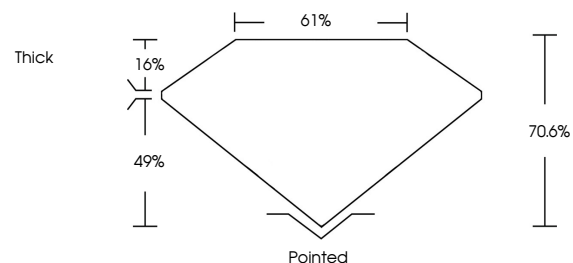

Measurements **9.38 X 7.15 X 5.05 MM**

GRADING RESULTS

Carat Weight **2.99 CARATS**
Color Grade **F**
Clarity Grade **VVS 2**

ADDITIONAL GRADING INFORMATION

Polish **EXCELLENT**
Symmetry **EXCELLENT**
Fluorescence **NONE**
Inscription(s) **IGI LG666426096**
Comments: This Laboratory Grown Diamond was created by Chemical Vapor Deposition (CVD) growth process. Type IIa

IGI

November 22, 2024
IGI Report No **LG666426096**
CUT CORNERED RECT. MODIFIED BRILLIANT
9.38 X 7.15 X 5.05 MM
Carat Weight **2.99 CARATS**
Color Grade **F**
Clarity Grade **VVS 2**
Depth **70.6%**
Table **61%**
Girdle **Thick**
Culet **Pointed**
Polish **EXCELLENT**
Symmetry **EXCELLENT**
Fluorescence **NONE**
Inscription(s) **IGI LG666426096**
Comments: This Laboratory Grown Diamond was created by Chemical Vapor Deposition (CVD) growth process. Type IIa

GRADING RESULTS

Carat Weight **2.99 CARATS**
Color Grade **F**
Clarity Grade **VVS 2**

ADDITIONAL GRADING INFORMATION

Polish **EXCELLENT**
Symmetry **EXCELLENT**
Fluorescence **NONE**
Inscription(s) **IGI LG666426096**

Comments: This Laboratory Grown Diamond was created by Chemical Vapor Deposition (CVD) growth process. Type IIa

PROPORTIONS

Sample Image Used

CLARITY CHARACTERISTICS

KEY TO SYMBOLS

Red symbols indicate internal characteristics.
Green symbols indicate external characteristics.