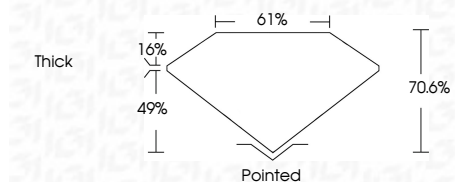

ELECTRONIC COPY

LG666426096
Report verification at igi.org

November 22, 2024
IGI Report Number **LG666426096**
Description **LABORATORY GROWN DIAMOND**

Shape and Cutting Style **CUT CORNERED
RECTANGULAR MODIFIED
BRILLIANT**

Measurements **9.38 X 7.15 X 5.05 MM**

GRADING RESULTS

Carat Weight **2.99 CARATS**
Color Grade **F**
Clarity Grade **VVS 2**

ADDITIONAL GRADING INFORMATION

Polish **EXCELLENT**
Symmetry **EXCELLENT**
Fluorescence **NONE**
Inscription(s) **IGI LG666426096**
Comments: This Laboratory Grown Diamond was created by Chemical Vapor Deposition (CVD) growth process. Type IIa

IGI

November 22, 2024
IGI Report No **LG666426096**
CUT CORNERED RECT. MODIFIED BRILLIANT
9.38 X 7.15 X 5.05 MM
Carat Weight **2.99 CARATS**
Color Grade **F**
Clarity Grade **VVS 2**
Depth **70.6%**
Table **61%**
Girdle **Thick**
Culet **Pointed**
Polish **EXCELLENT**
Symmetry **EXCELLENT**
Fluorescence **NONE**
Inscription(s) **IGI LG666426096**
Comments: This Laboratory Grown Diamond was created by Chemical Vapor Deposition (CVD) growth process. Type IIa

LABORATORY GROWN DIAMOND REPORT

November 22, 2024
IGI Report Number **LG666426096**
Description **LABORATORY GROWN DIAMOND**
Shape and Cutting Style **CUT CORNERED RECTANGULAR
MODIFIED BRILLIANT**
Measurements **9.38 X 7.15 X 5.05 MM**