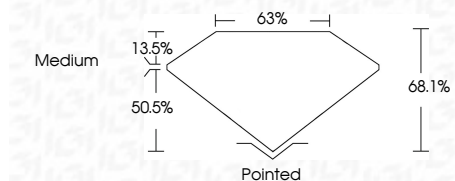

Measurements **9.03 X 6.26 X 4.26 MM**

GRADING RESULTS

Carat Weight **2.10 CARATS**
Color Grade **H**
Clarity Grade **VS 1**

ADDITIONAL GRADING INFORMATION

Polish **EXCELLENT**
Symmetry **EXCELLENT**
Fluorescence **NONE**
Inscription(s) **IGI LG666427329**
Comments: This Laboratory Grown Diamond was created by Chemical Vapor Deposition (CVD) growth process. Type IIa

November 23, 2024
IGI Report No **LG666427329**
CUT CORNERED RECT. MODIFIED BRILLIANT
2.10 CARATS
H
Carat Weight **2.10**
Color Grade **H**
Clarity Grade **VS 1**
Depth **68.1%**
Table **50.5%**
Girdle **Medium**
Culet **Pointed**
Polish **EXCELLENT**
Symmetry **EXCELLENT**
Fluorescence **NONE**
Inscription(s) **IGI LG666427329**
Comments: This Laboratory Grown Diamond was created by Chemical Vapor Deposition (CVD) growth process. Type IIa

LABORATORY GROWN DIAMOND REPORT

November 23, 2024
IGI Report Number **LG666427329**
Description **LABORATORY GROWN DIAMOND**
Shape and Cutting Style **CUT CORNERED RECTANGULAR
MODIFIED BRILLIANT**
Measurements **9.03 X 6.26 X 4.26 MM**

GRADING RESULTS

Carat Weight **2.10 CARATS**
Color Grade **H**
Clarity Grade **VS 1**

ADDITIONAL GRADING INFORMATION

Polish **EXCELLENT**
Symmetry **EXCELLENT**
Fluorescence **NONE**
Inscription(s) **IGI LG666427329**