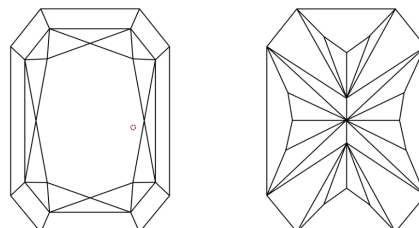

CLARITY CHARACTERISTICS

KEY TO SYMBOLS

Red symbols indicate internal characteristics.
Green symbols indicate external characteristics.

COLOR

D E F G H I J Faint Very Light Light

CLARITY

IF	VS¹⁻²	VS¹⁻²	SI¹⁻²	I¹⁻³
Internally Flawless	Very Very Slightly Included	Very Slightly Included	Slightly Included	Included