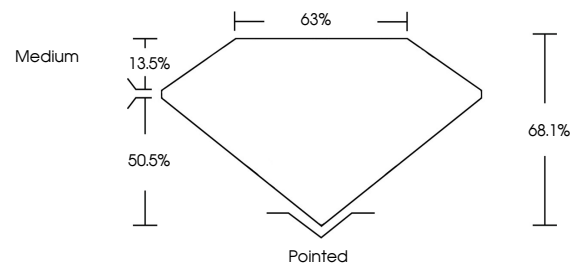

Measurements **9.03 X 6.26 X 4.26 MM**

GRADING RESULTS

Carat Weight **2.10 CARATS**
Color Grade **H**
Clarity Grade **VS 1**

ADDITIONAL GRADING INFORMATION

Polish **EXCELLENT**
Symmetry **EXCELLENT**
Fluorescence **NONE**
Inscription(s) **IGI LG666427329**
Comments: This Laboratory Grown Diamond was created by Chemical Vapor Deposition (CVD) growth process. Type IIa

November 23, 2024
IGI Report No **LG666427329**
CUT CORNERED RECT. MODIFIED BRILLIANT
2.10 CARATS
H
Carat Weight **2.10**
Color Grade **H**
Clarity Grade **VS 1**
Depth **68.1%**
Table **50.5%**
Girdle **Medium**
Culet **Pointed**
Polish **EXCELLENT**
Symmetry **EXCELLENT**
Fluorescence **NONE**
Inscription(s) **IGI LG666427329**
Comments: This Laboratory Grown Diamond was created by Chemical Vapor Deposition (CVD) growth process. Type IIa

GRADING RESULTS

Carat Weight **2.10 CARATS**
Color Grade **H**
Clarity Grade **VS 1**

ADDITIONAL GRADING INFORMATION

Polish **EXCELLENT**
Symmetry **EXCELLENT**
Fluorescence **NONE**
Inscription(s) **IGI LG666427329**

Comments: This Laboratory Grown Diamond was created by Chemical Vapor Deposition (CVD) growth process. Type IIa

PROPORTIONS

Sample Image Used

CLARITY CHARACTERISTICS

KEY TO SYMBOLS

Red symbols indicate internal characteristics.
Green symbols indicate external characteristics.