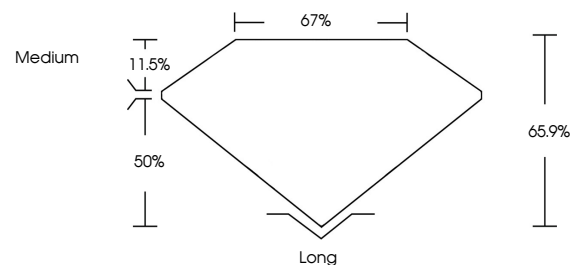

IGI

November 29, 2024
IGI Report No. LG666428061
EMERALD CUT
12.54 X 8.67 X 5.71 MM
6.10 CARATS
Color Grade **G**
Clarity Grade **VS 2**
Depth **65.9%**
Table **50%**
Girdle **Medium**
Culet **Long**
Polish **EXCELLENT**
Symmetry **EXCELLENT**
Fluorescence **NONE**
Inscription(s) **IGI LG666428061**
Comments: This Laboratory Grown Diamond was created by Chemical Vapor Deposition (CVD) growth process. Type IIa

LABORATORY GROWN DIAMOND REPORT

November 29, 2024
IGI Report Number **LG666428061**
Description **LABORATORY GROWN DIAMOND**
Shape and Cutting Style **EMERALD CUT**
Measurements **12.54 X 8.67 X 5.71 MM**

GRADING RESULTS

Carat Weight **6.10 CARATS**
Color Grade **G**
Clarity Grade **VS 2**

ADDITIONAL GRADING INFORMATION

Polish **EXCELLENT**
Symmetry **EXCELLENT**
Fluorescence **NONE**
Inscription(s) **IGI LG666428061**

Comments: This Laboratory Grown Diamond was created by Chemical Vapor Deposition (CVD) growth process. Type IIa

PROPORTIONS

Sample Image Used

CLARITY CHARACTERISTICS

KEY TO SYMBOLS

Red symbols indicate internal characteristics.
Green symbols indicate external characteristics.