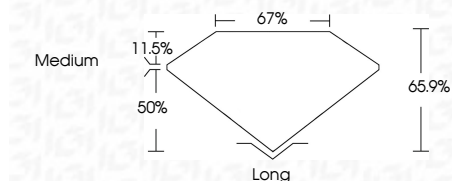

ELECTRONIC COPY

LG666428061
Report verification at igi.org

November 29, 2024
IGI Report Number **LG666428061**
Description **LABORATORY GROWN DIAMOND**
Shape and Cutting Style **EMERALD CUT**
Measurements **12.54 X 8.67 X 5.71 MM**

GRADING RESULTS

Carat Weight **6.10 CARATS**
Color Grade **G**
Clarity Grade **VS 2**

ADDITIONAL GRADING INFORMATION

Polish **EXCELLENT**
Symmetry **EXCELLENT**
Fluorescence **NONE**
Inscription(s) **IGI LG666428061**
Comments: This Laboratory Grown Diamond was created by Chemical Vapor Deposition (CVD) growth process. Type IIa

IGI

November 29, 2024
IGI Report No. LG666428061
EMERALD CUT
12.54 X 8.67 X 5.71 MM
6.10 CARATS
Color Grade **G**
Clarity Grade **VS 2**
Depth **65.9%**
Table **50%**
Girdle **Medium**
Culet **Long**
Polish **EXCELLENT**
Symmetry **EXCELLENT**
Fluorescence **NONE**
Inscription(s) **IGI LG666428061**
Comments: This Laboratory Grown Diamond was created by Chemical Vapor Deposition (CVD) growth process. Type IIa

LABORATORY GROWN DIAMOND REPORT

November 29, 2024
IGI Report Number **LG666428061**
Description **LABORATORY GROWN DIAMOND**
Shape and Cutting Style **EMERALD CUT**
Measurements **12.54 X 8.67 X 5.71 MM**