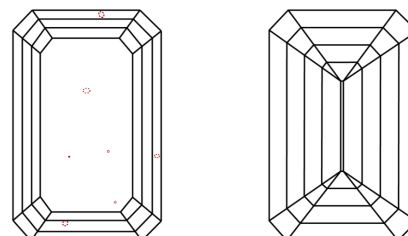

CLARITY CHARACTERISTICS

KEY TO SYMBOLS

Red symbols indicate internal characteristics.
Green symbols indicate external characteristics.

COLOR

D E F G H I J Faint Very Light Light

CLARITY

IF	VS¹⁻²	VS¹⁻²	SI¹⁻²	I¹⁻³
Internally Flawless	Very Very Slightly Included	Very Slightly Included	Slightly Included	Included