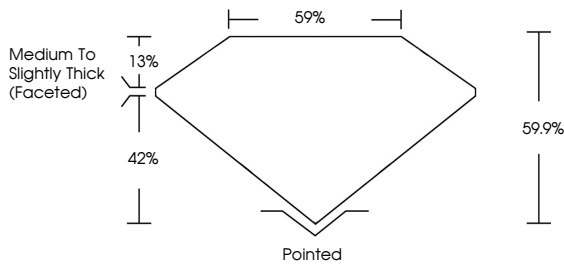

ELECTRONIC COPY

LG666440700  
Report verification at igi.org

November 30, 2024  
IGI Report Number **LG666440700**  
Description **LABORATORY GROWN DIAMOND**  
Shape and Cutting Style **OVAL BRILLIANT**  
Measurements **10.02 X 6.88 X 4.12 MM**

**GRADING RESULTS**  
Carat Weight **1.76 CARAT**  
Color Grade **D**  
Clarity Grade **VVS 2**

**ADDITIONAL GRADING INFORMATION**  
Polish **EXCELLENT**  
Symmetry **VERY GOOD**  
Fluorescence **NONE**  
Inscription(s) **LABGROWN (IGI) LG666440700**  
Comments: This Laboratory Grown Diamond was created by Chemical Vapor Deposition (CVD) growth process. Type IIa

November 30, 2024  
IGI Report No **LG666440700**  
**OVAL BRILLIANT**  
10.02 X 6.88 X 4.12 MM  
1.76 CARAT  
Color Grade **D**  
Clarity Grade **VVS 2**  
Depth **60%**  
Table **67%**  
Girdle **Medium to Slightly Thick (Faceted)**  
Culet **Pointed**  
Polish **EXCELLENT**  
Symmetry **VERY GOOD**  
Fluorescence **NONE**  
Inscription(s) **LABGROWN (IGI) LG666440700**  
Comments: This Laboratory Grown Diamond was created by Chemical Vapor Deposition (CVD) growth process. Type IIa

Sample Image Used

PROPORTIONS

CLARITY CHARACTERISTICS

**KEY TO SYMBOLS**  
Red symbols indicate internal characteristics.  
Green symbols indicate external characteristics.

COLOR

|   |   |   |   |   |   |   |       |            |       |
|---|---|---|---|---|---|---|-------|------------|-------|
| D | E | F | G | H | I | J | Faint | Very Light | Light |
|---|---|---|---|---|---|---|-------|------------|-------|