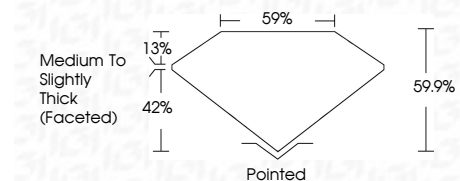

ELECTRONIC COPY

LG666440700  
Report verification at igi.org

November 30, 2024  
IGI Report Number **LG666440700**  
Description **LABORATORY GROWN DIAMOND**  
Shape and Cutting Style **OVAL BRILLIANT**  
Measurements **10.02 X 6.88 X 4.12 MM**

**GRADING RESULTS**  
Carat Weight **1.76 CARAT**  
Color Grade **D**  
Clarity Grade **VVS 2**

**ADDITIONAL GRADING INFORMATION**  
Polish **EXCELLENT**  
Symmetry **VERY GOOD**  
Fluorescence **NONE**  
Inscription(s) **LABGROWN (IGI) LG666440700**  
Comments: This Laboratory Grown Diamond was created by Chemical Vapor Deposition (CVD) growth process. Type IIa

November 30, 2024  
IGI Report No **LG666440700**  
**OVAL BRILLIANT**  
10.02 X 6.88 X 4.12 MM  
1.76 CARAT  
Color Grade **D**  
Clarity Grade **VVS 2**  
Depth **60%**  
Table **67%**  
Girdle **Medium to Slightly Thick (Faceted)**  
Culet **Pointed**  
Polish **EXCELLENT**  
Symmetry **VERY GOOD**  
Fluorescence **NONE**  
Inscription(s) **LABGROWN (IGI) LG666440700**  
Comments: This Laboratory Grown Diamond was created by Chemical Vapor Deposition (CVD) growth process. Type IIa

Sample Image Used

PROPORTIONS

CLARITY CHARACTERISTICS

**KEY TO SYMBOLS**  
Red symbols indicate internal characteristics.  
Green symbols indicate external characteristics.

COLOR

|   |   |   |   |   |   |   |       |            |       |
|---|---|---|---|---|---|---|-------|------------|-------|
| D | E | F | G | H | I | J | Faint | Very Light | Light |
|---|---|---|---|---|---|---|-------|------------|-------|