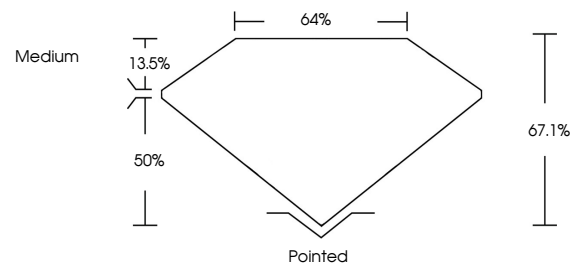

Measurements **9.25 X 6.21 X 4.17 MM**

GRADING RESULTS

Carat Weight **2.07 CARATS**
Color Grade **D**
Clarity Grade **VS 1**

ADDITIONAL GRADING INFORMATION

Polish **EXCELLENT**
Symmetry **EXCELLENT**
Fluorescence **NONE**
Inscription(s) **IGI LG666446279**
Comments: This Laboratory Grown Diamond was created by Chemical Vapor Deposition (CVD) growth process. Type IIa

November 26, 2024
IGI Report No **LG666446279**
CUT CORNERED RECT. MODIFIED BRILLIANT
9.25 X 6.21 X 4.17 MM
Carat Weight **2.07 CARATS**
Color Grade **D**
Clarity Grade **VS 1**
Depth **67.1%**
Table **64%**
Girdle **Medium**
Culet **Pointed**
Polish **EXCELLENT**
Symmetry **EXCELLENT**
Fluorescence **NONE**
Inscription(s) **IGI LG666446279**
Comments: This Laboratory Grown Diamond was created by Chemical Vapor Deposition (CVD) growth process. Type IIa

GRADING RESULTS

Carat Weight **2.07 CARATS**
Color Grade **D**
Clarity Grade **VS 1**

ADDITIONAL GRADING INFORMATION

Polish **EXCELLENT**
Symmetry **EXCELLENT**
Fluorescence **NONE**
Inscription(s) **IGI LG666446279**

Comments: This Laboratory Grown Diamond was created by Chemical Vapor Deposition (CVD) growth process. Type IIa

PROPORTIONS

Sample Image Used

CLARITY CHARACTERISTICS

KEY TO SYMBOLS

Red symbols indicate internal characteristics.
Green symbols indicate external characteristics.