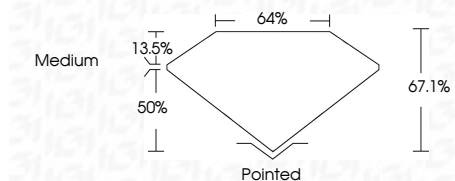

Measurements **9.25 X 6.21 X 4.17 MM**

GRADING RESULTS

Carat Weight **2.07 CARATS**
Color Grade **D**
Clarity Grade **VS 1**

ADDITIONAL GRADING INFORMATION

Polish **EXCELLENT**
Symmetry **EXCELLENT**
Fluorescence **NONE**
Inscription(s) **IGI LG666446279**
Comments: This Laboratory Grown Diamond was created by Chemical Vapor Deposition (CVD) growth process. Type IIa

November 26, 2024
IGI Report No **LG666446279**
CUT CORNERED RECT. MODIFIED BRILLIANT
9.25 X 6.21 X 4.17 MM
Carat Weight **2.07 CARATS**
Color Grade **D**
Clarity Grade **VS 1**
Depth **67.1%**
Table **64%**
Girdle **Medium**
Culet **Pointed**
Polish **EXCELLENT**
Symmetry **EXCELLENT**
Fluorescence **NONE**
Inscription(s) **IGI LG666446279**
Comments: This Laboratory Grown Diamond was created by Chemical Vapor Deposition (CVD) growth process. Type IIa

LABORATORY GROWN DIAMOND REPORT

November 26, 2024
IGI Report Number **LG666446279**
Description **LABORATORY GROWN DIAMOND**
Shape and Cutting Style **CUT CORNERED RECTANGULAR
MODIFIED BRILLIANT**
Measurements **9.25 X 6.21 X 4.17 MM**

GRADING RESULTS

Carat Weight **2.07 CARATS**
Color Grade **D**
Clarity Grade **VS 1**

ADDITIONAL GRADING INFORMATION

Polish **EXCELLENT**
Symmetry **EXCELLENT**
Fluorescence **NONE**
Inscription(s) **IGI LG666446279**